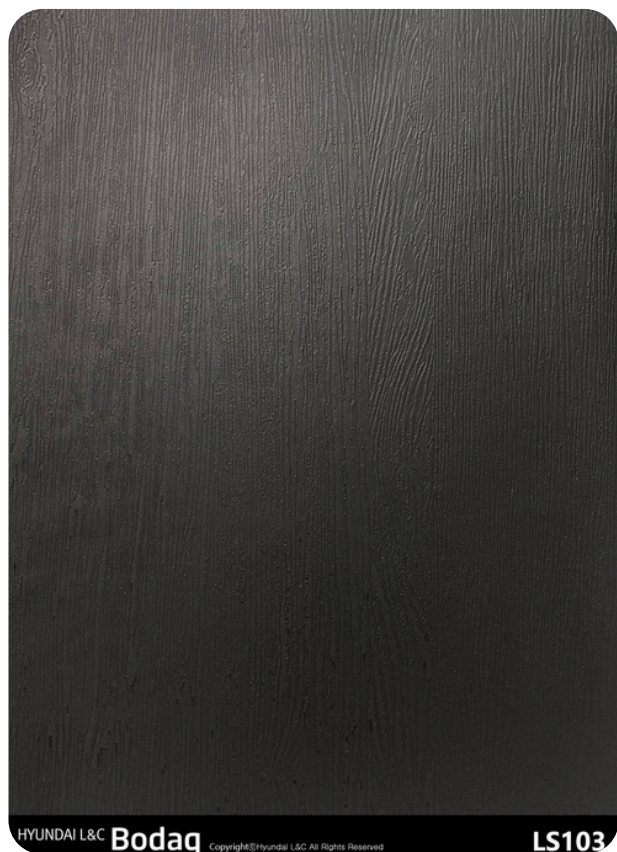

LS103 Black Matte Wood

Textured Patterns Wood Collection

Transform your interiors with LS103 Black Matte Wood from our Texture Series in the Wood Collection. This unique interior film combines the elegance of a matte black finish with the refined texture of natural wood, creating a sophisticated and contemporary look that complements a range of interior styles.

Pattern Specs

- Class A – ASTM E84 Fire Classification
- Roll size: 4 ft x 164 ft
- Roll weight: *approx. 55 lb.*
- Thickness: 0.015 ~ 0.016 in
- Width: 48 in
- Length: 2000 in

Pattern Page

Applications Inspiration