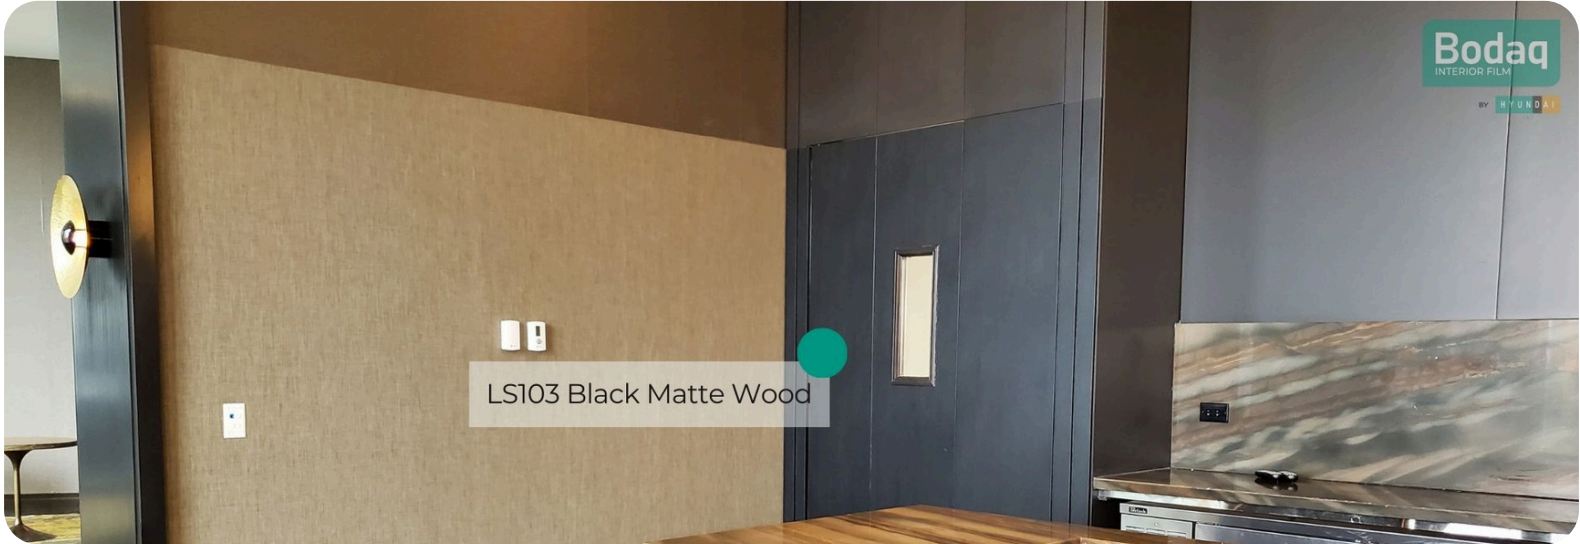

Applications Inspiration