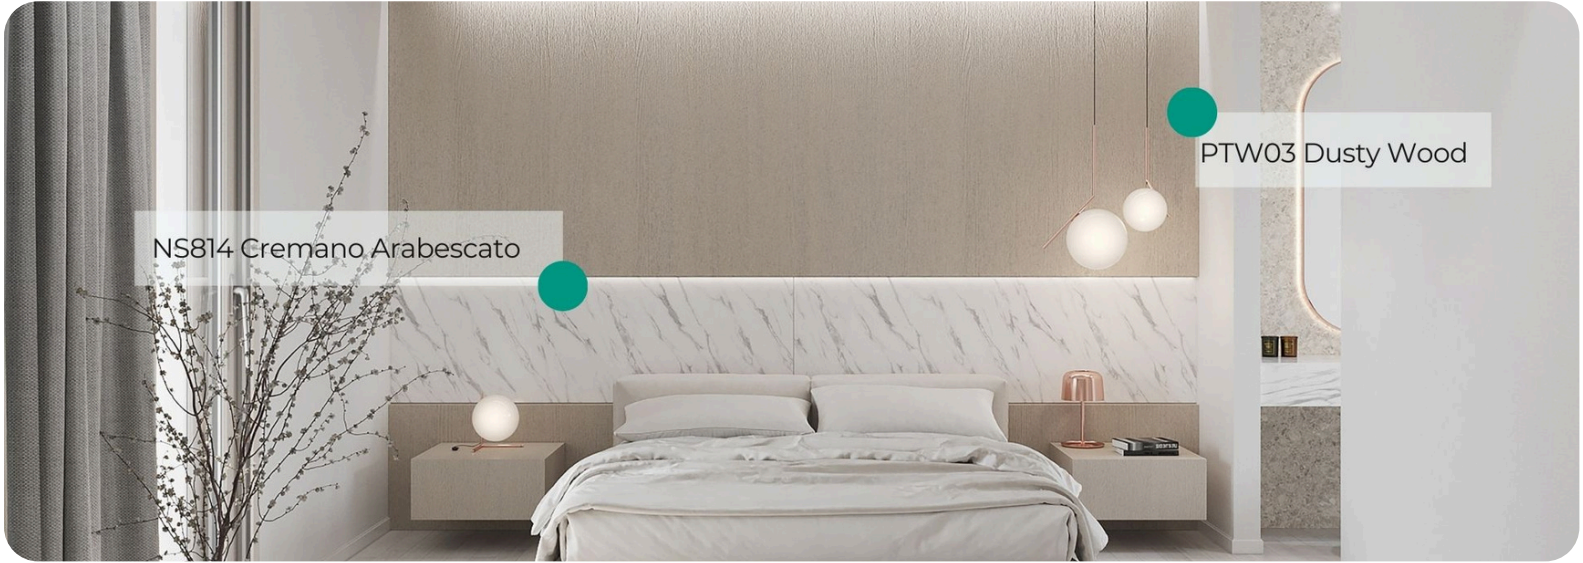

Applications Inspiration