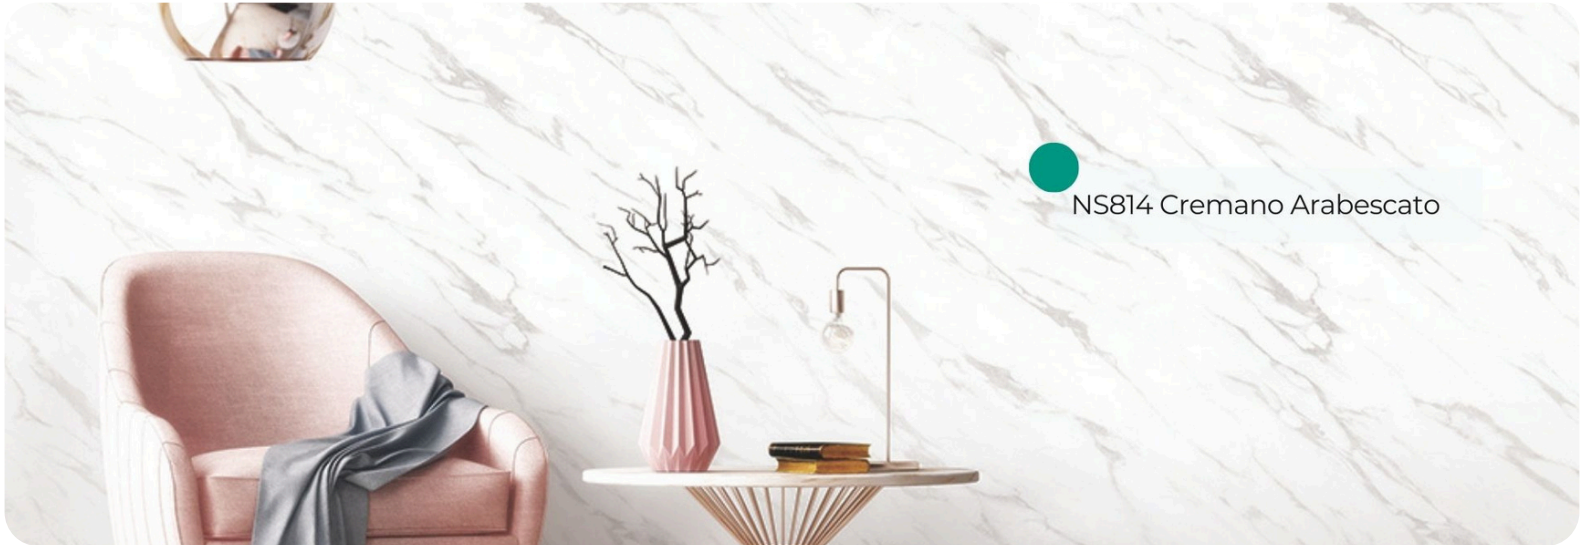

Applications Inspiration