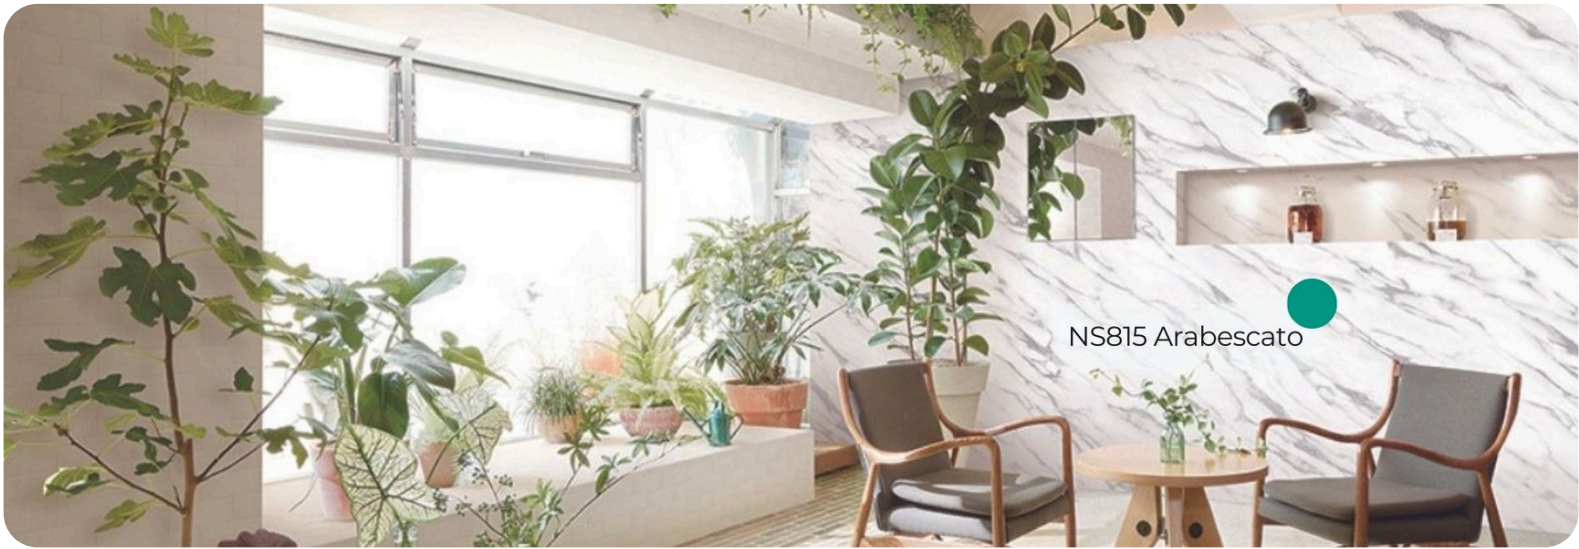

Applications Inspiration