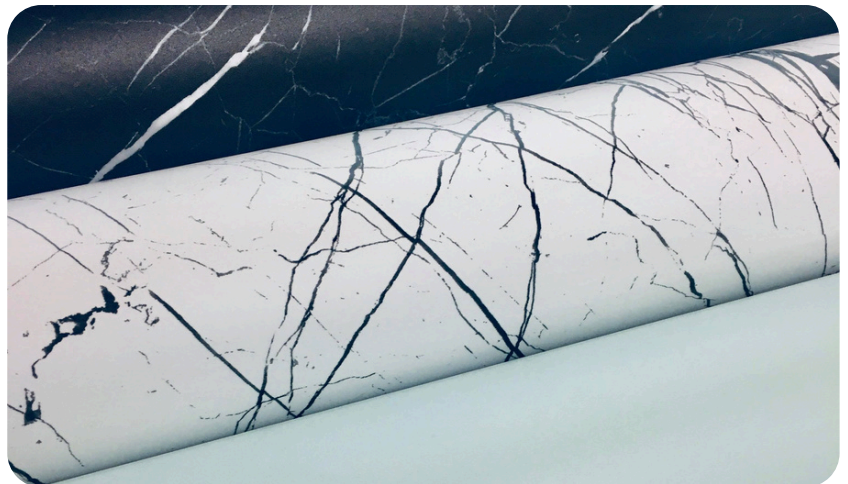

Pattern Page