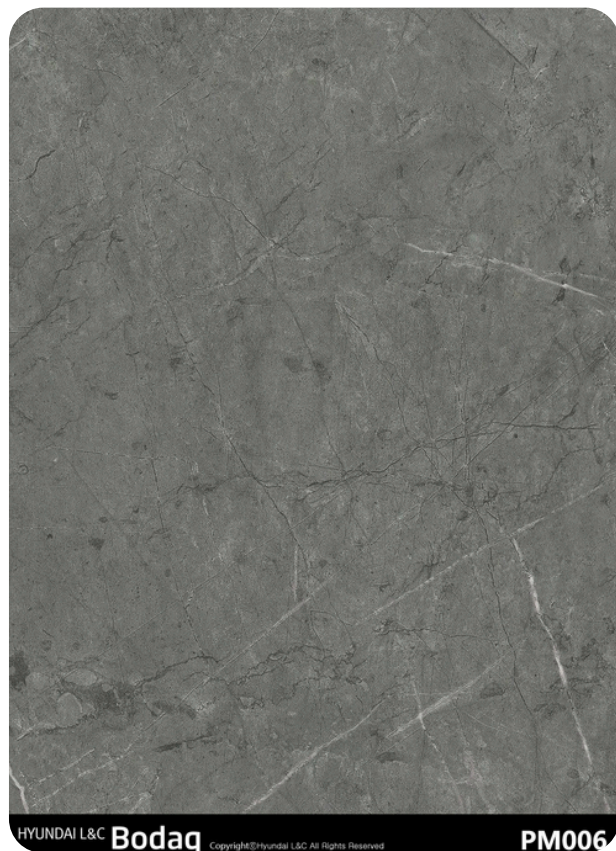

PM006 Pietra

Stone & Marble Collection

Unveiling timeless elegance with PM006 Pietra Marble, a part of the Stone & Marble Collection. This interior film pattern is inspired by the enduring beauty of classic marble, offering a sophisticated and versatile solution to transform interiors. Designed to mimic the soft, natural gray hues and delicate veining of authentic marble, PM006 creates a high-end look that enhances both modern and traditional spaces.

Pattern Specs

- Class A – ASTM E84 Fire Classification
- Roll size: 4 ft x 164 ft
- Roll weight: *approx. 55 lb.*
- Thickness: 0.015 ~ 0.016 in
- Width: 48 in
- Length: 2000 in

Pattern Page