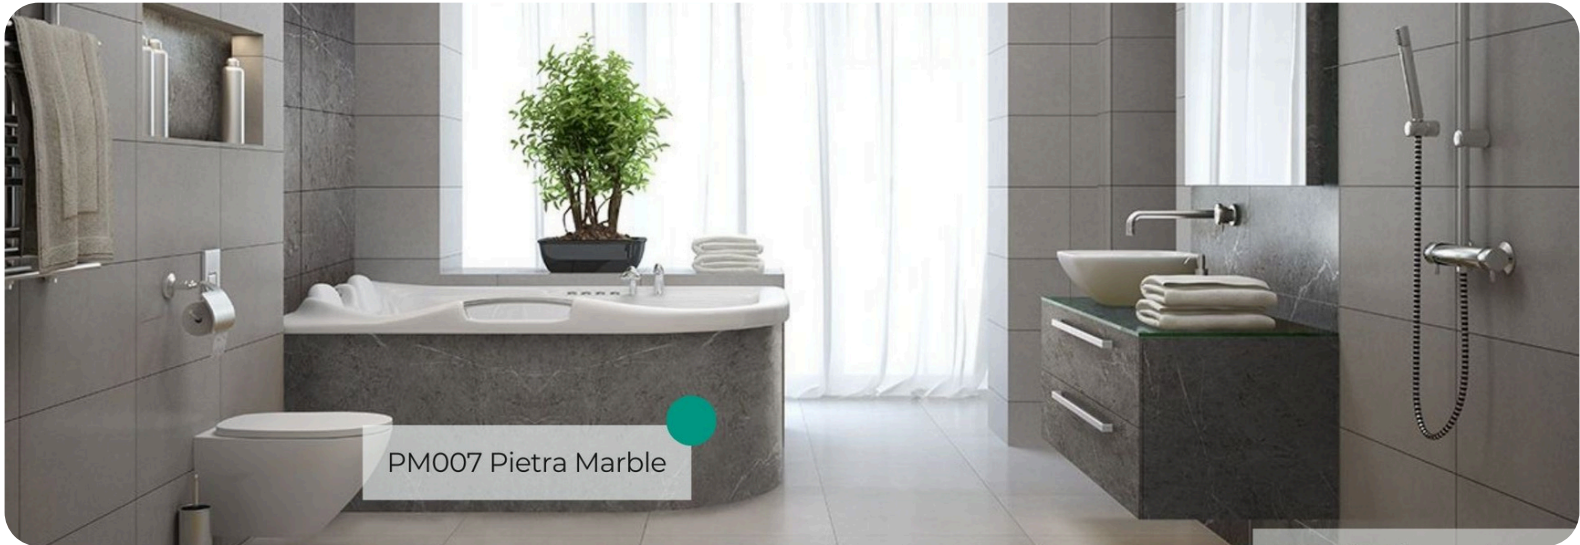

Applications Inspiration