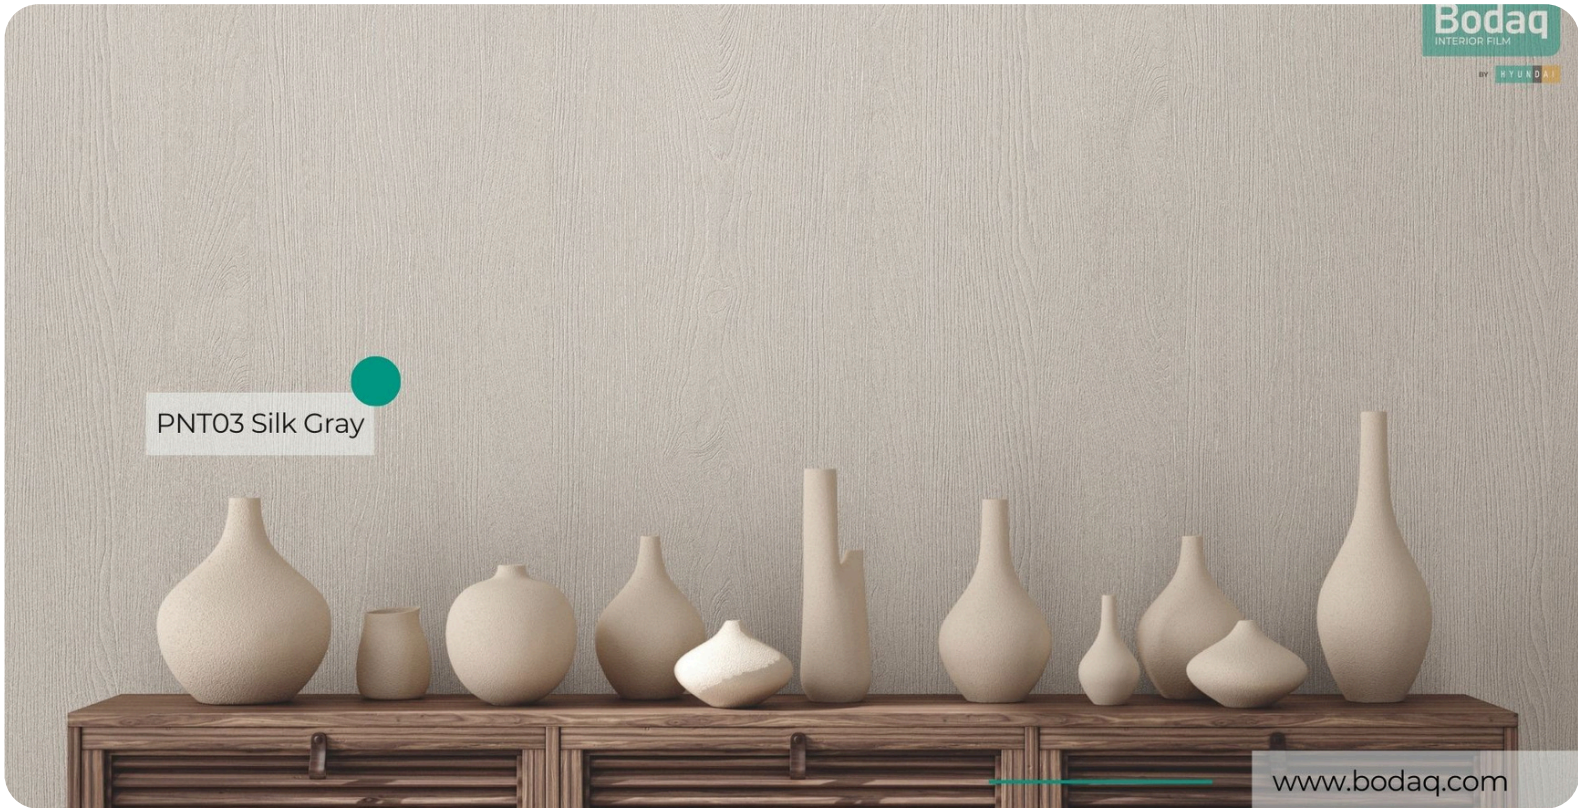

Applications Inspiration