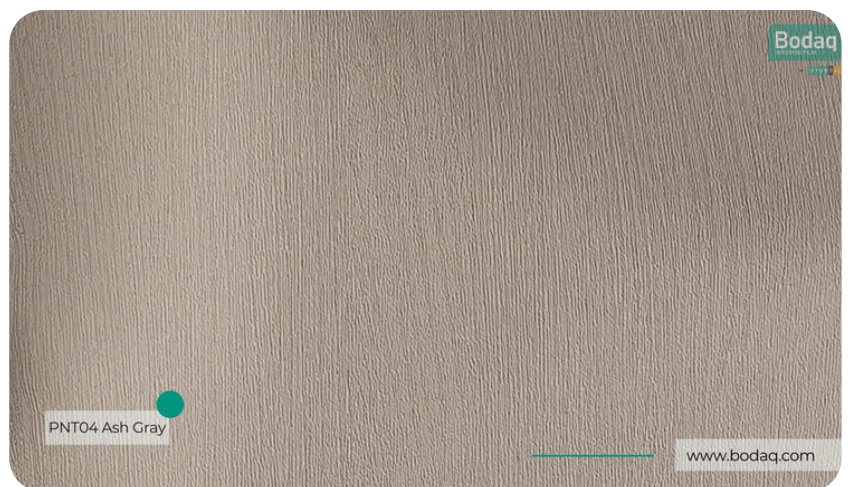

PNT04 Ash Gray

Premium Painted Wood Wood Collection

Discover the perfect balance of modern style and timeless elegance with PNT04 Ash Gray from our Premium Painted Wood Collection. This self-adhesive interior film mimics the texture of painted wood while offering superior durability, making it ideal for both residential and commercial projects.

Pattern Specs

- Class A – ASTM E84 Fire Classification
- Roll size: 4 ft x 164 ft
- Roll weight: *approx. 55 lb.*
- Thickness: 0.015 ~ 0.016 in
- Width: 48 in
- Length: 2000 in

Pattern Page