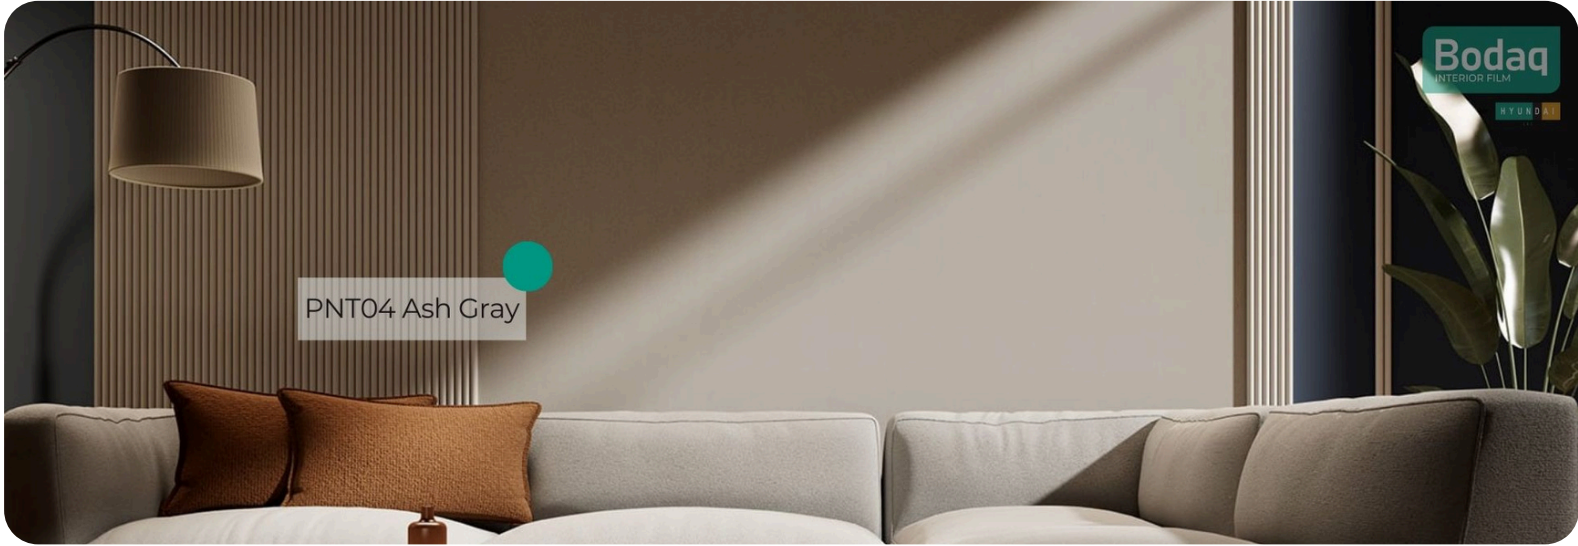

Applications Inspiration

www.bodaq.com

+1-877-387-2228

INFO@BODAQ.COM

BODAQ.COM