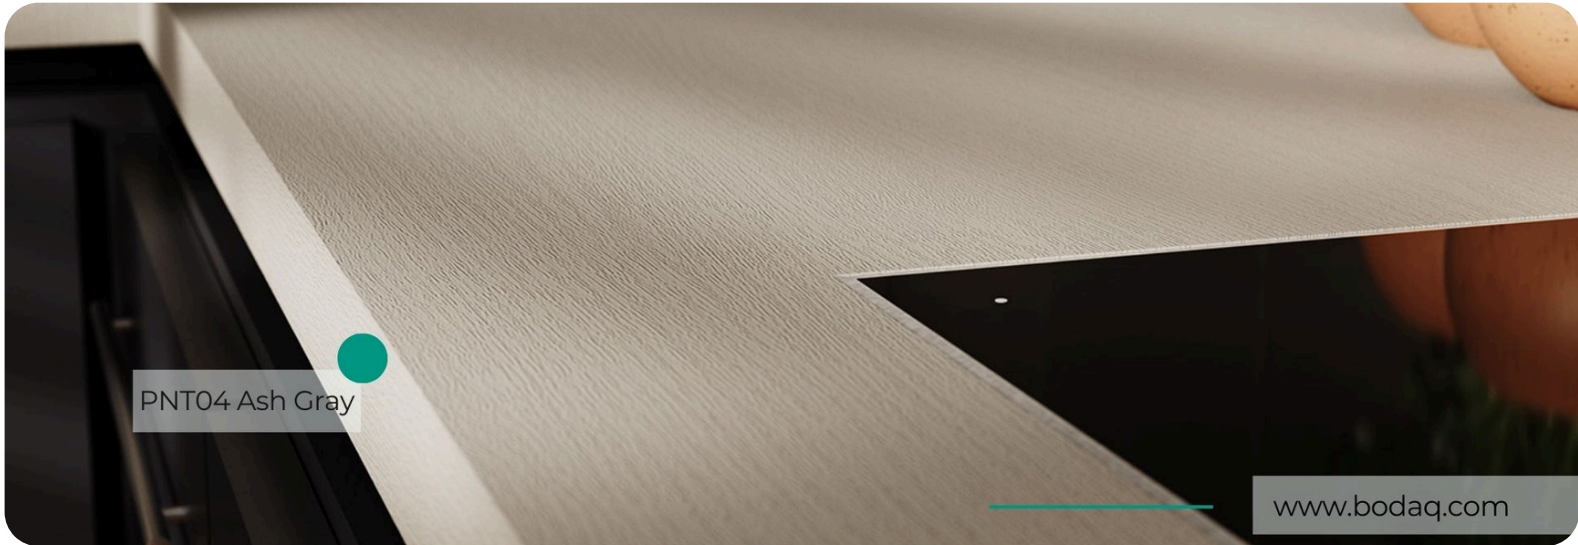

Applications Inspiration

www.bodaq.com

+1-877-387-2228

INFO@BODAQ.COM

BODAQ.COM