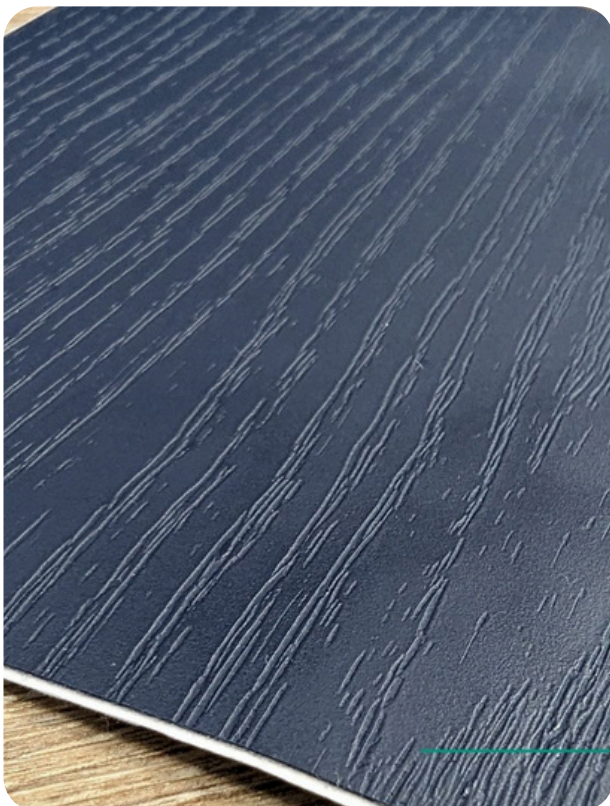

PTW07 Indigo Blue Wood

Painted Wood Collection

This unique pattern features intricate wood grain textures paired with a rich indigo tone, creating a sense of depth and luxury. Ideal for both residential and commercial spaces, PTW07 Indigo Blue Wood transforms any interior into a stylish and sophisticated environment. Its versatility makes it perfect for accent walls, cabinetry, furniture, and more.

Pattern Specs

- Class A – ASTM E84 Fire Classification
- Roll size: 4 ft x 164 ft
- Roll weight: *approx. 55 lb.*
- Thickness: 0.015 ~ 0.016 in
- Width: 48 in
- Length: 2000 in

Pattern Page

HYUNDAI L&C **Bodaq** Copyright © Hyundai L&C All Rights Reserved

PTW07