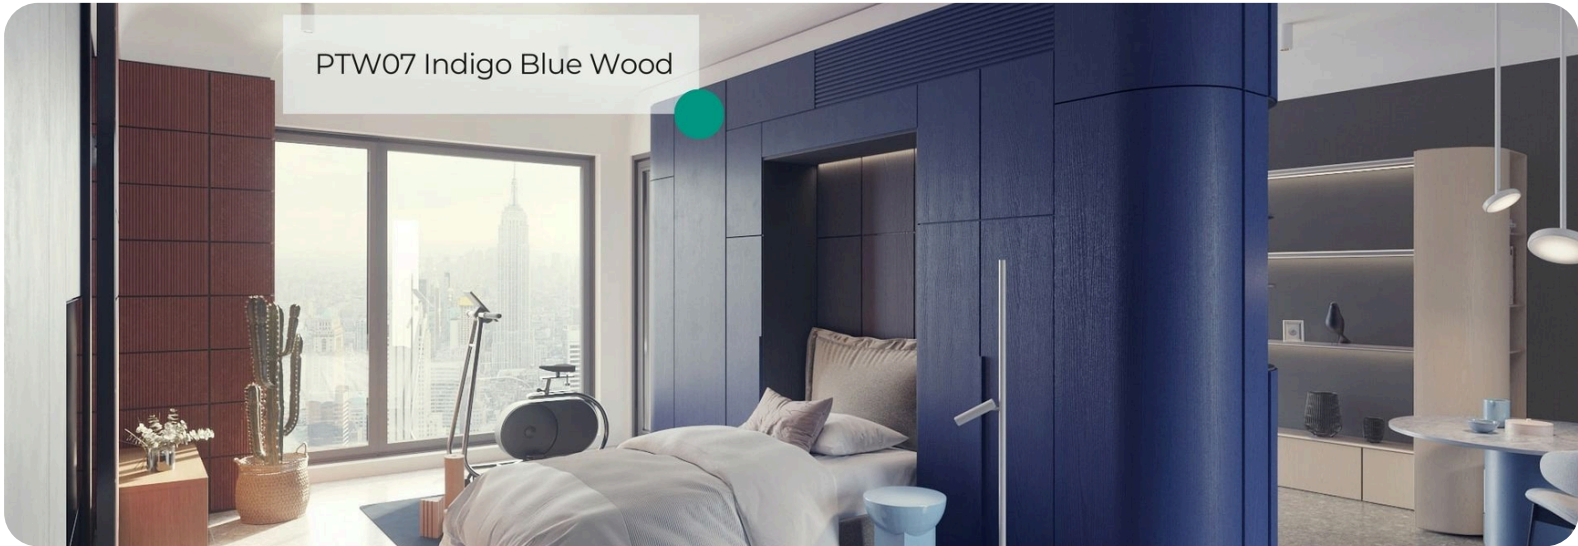

Applications Inspiration