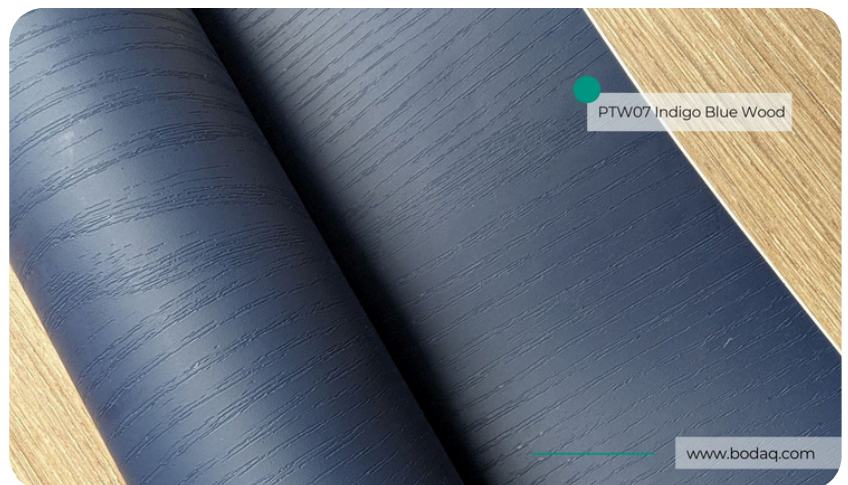

PTW07 Indigo Blue Wood

Painted Wood Collection

This unique pattern features intricate wood grain textures paired with a rich indigo tone, creating a sense of depth and luxury. Ideal for both residential and commercial spaces, PTW07 Indigo Blue Wood transforms any interior into a stylish and sophisticated environment. Its versatility makes it perfect for accent walls, cabinetry, furniture, and more.

Pattern Specs

- Class A – ASTM E84 Fire Classification
- Roll size: 4 ft x 164 ft
- Roll weight: *approx. 55 lb.*
- Thickness: 0.015 ~ 0.016 in
- Width: 48 in
- Length: 2000 in

Pattern Page

HYUNDAI L&C **Bodaq** Copyright © Hyundai L&C All Rights Reserved

PTW07