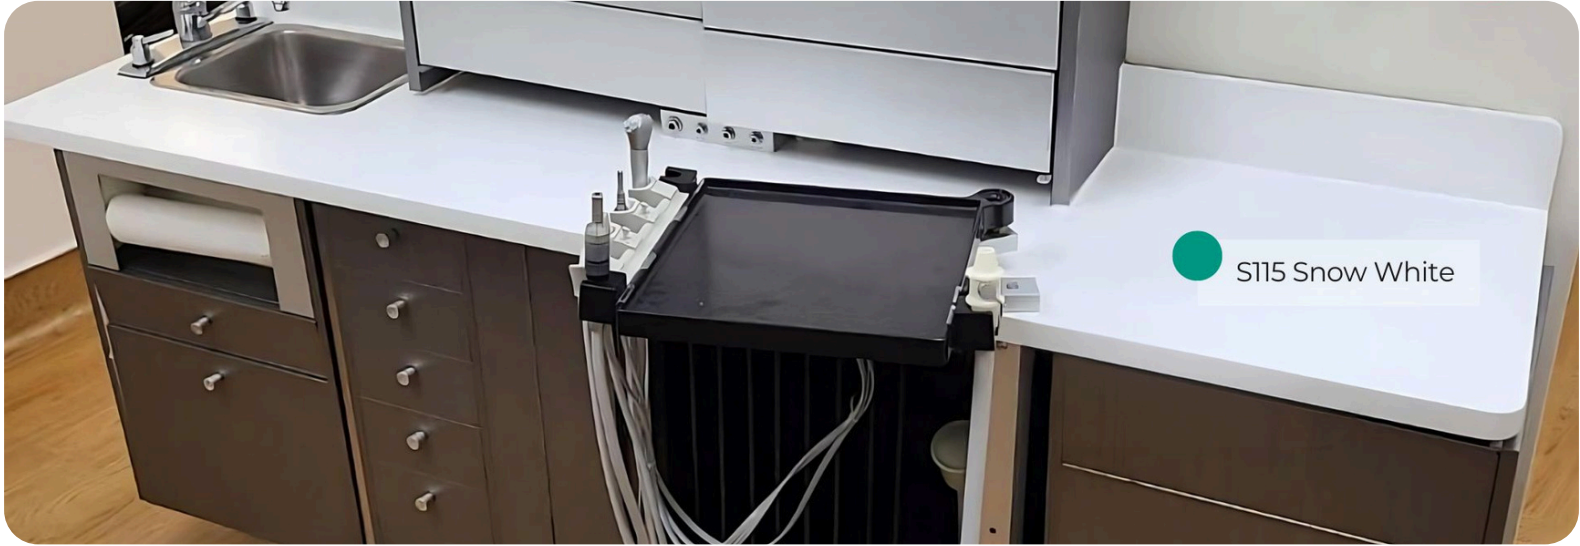

Applications Inspiration