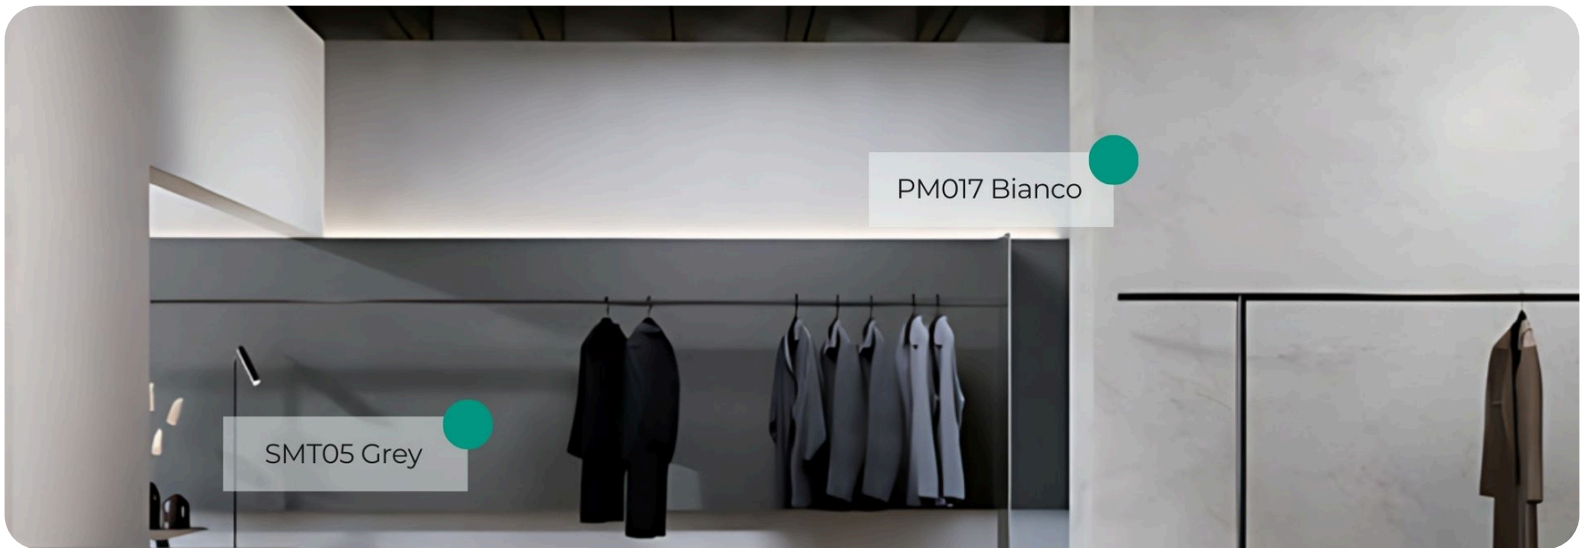

SMT05 Grey

PM017 Bianco