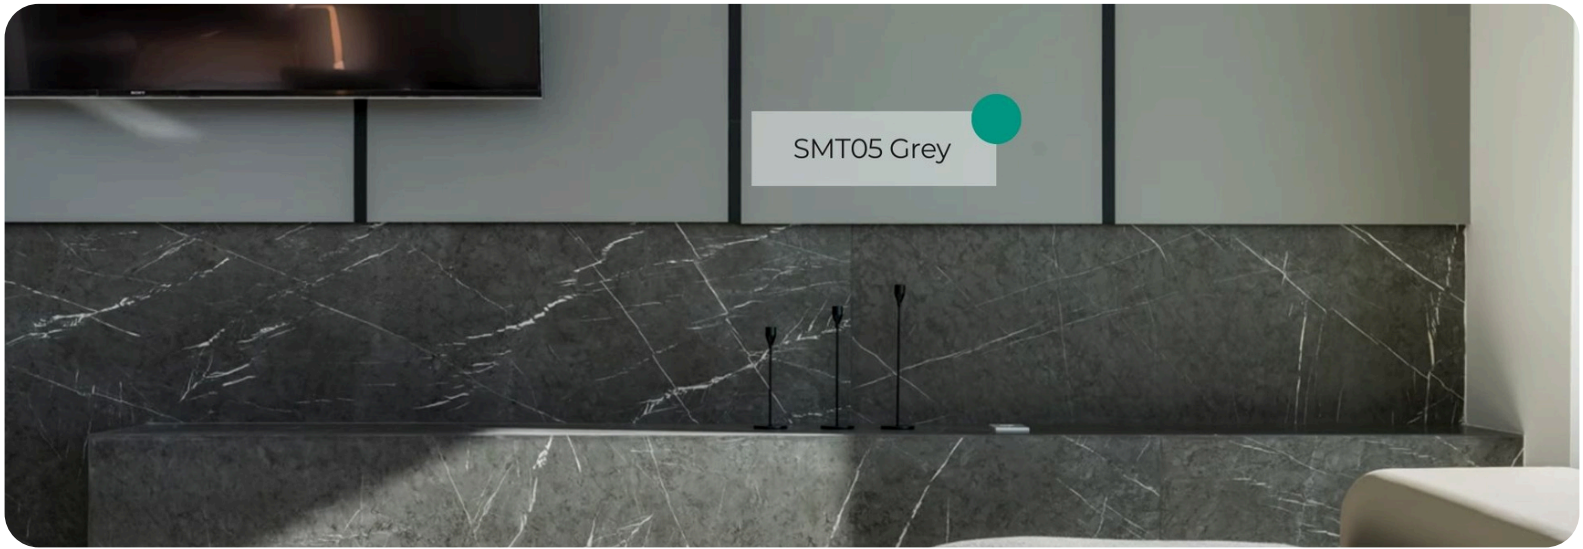

Applications Inspiration

SMT05 Grey