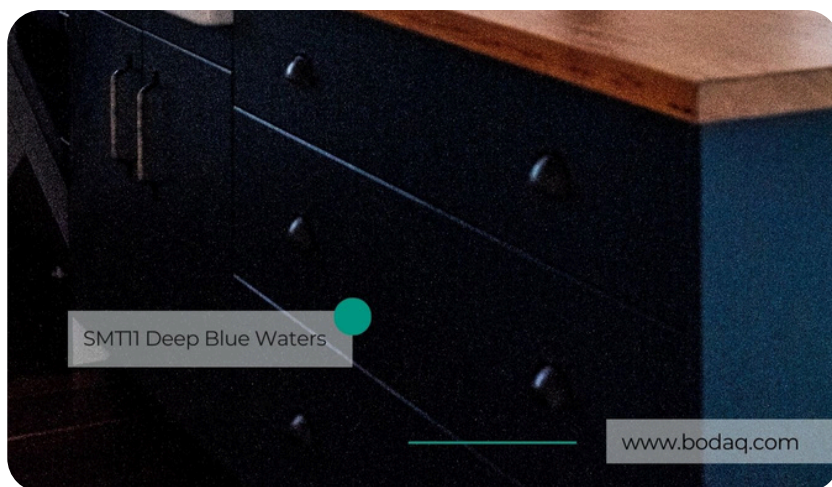

SMT11 Deep Blue Waters

Super Matte Solid Colors Collection

SMT07 Black Super Matte from the Solid Colors Collection brings a bold, sophisticated statement to any interior. With its ultra-matte finish and deep black tone, this interior film pattern exudes modern luxury and timeless style. The silky-smooth texture ensures a flawless, refined look, perfect for high-end designs.

Pattern Specs

- Class A – ASTM E84 Fire Classification
- Roll size: 4 ft x 164 ft
- Roll weight: *approx. 55 lb.*
- Thickness: 0.015 ~ 0.016 in
- Width: 48 in
- Length: 2000 in

Pattern Page