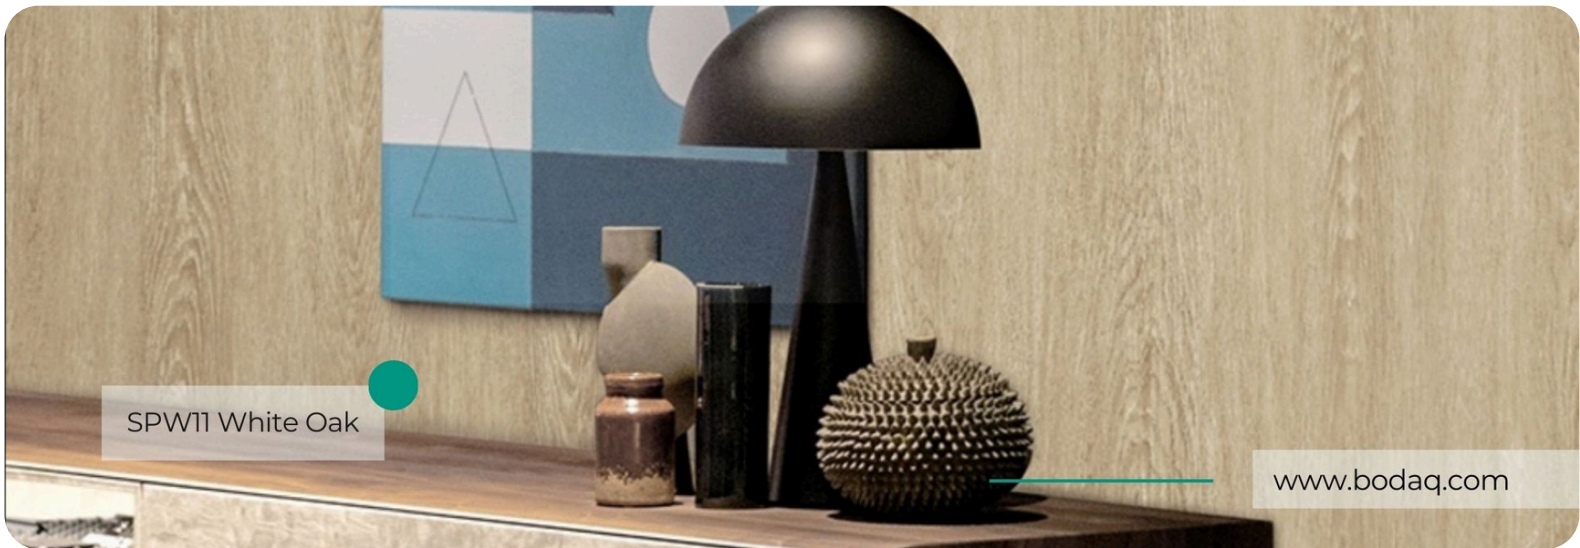

Applications Inspiration