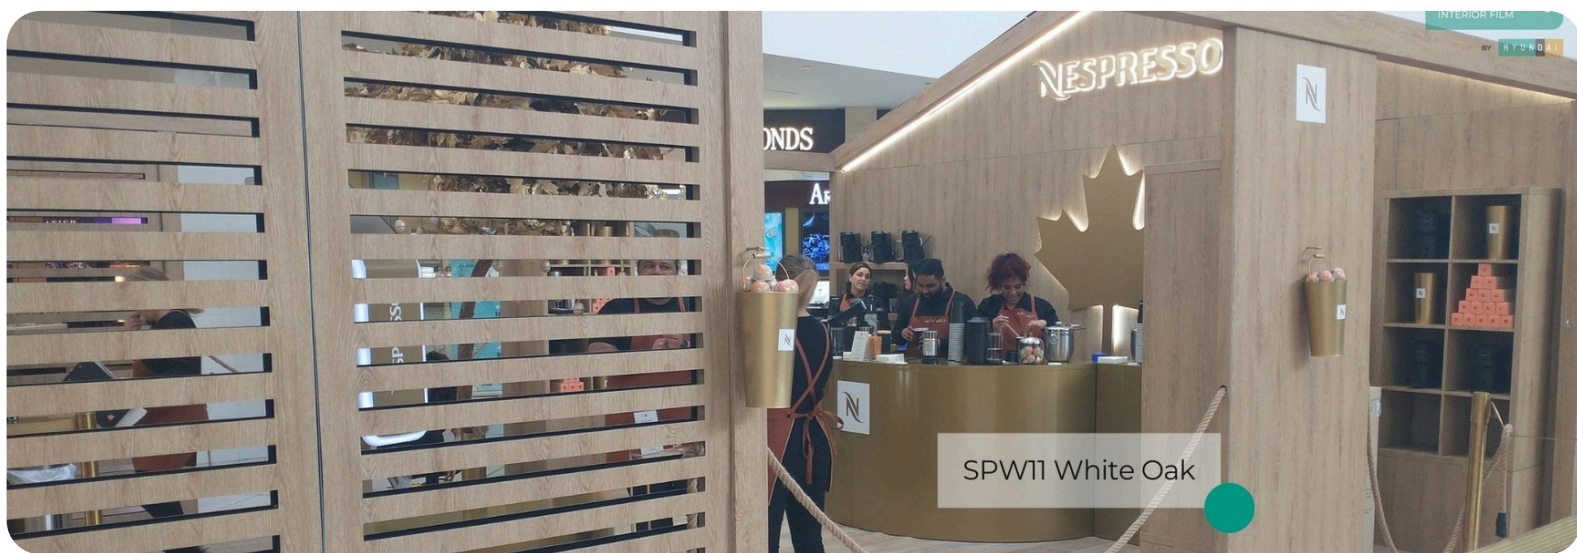

SPW18 Wild Oak

Origin Wood Wood Collection

SPW18 Wild Oak from the Origin Wood Collection embodies the rugged elegance of nature. This stunning interior film pattern replicates the rich, organic character of wild oak woodgrain, featuring bold textures and warm tones that exude authenticity and charm.

Pattern Specs

- Class A – ASTM E84 Fire Classification
- Roll size: 4 ft x 164 ft
- Roll weight: *approx. 55 lb.*
- Thickness: 0.015 ~ 0.016 in
- Width: 48 in
- Length: 2000 in

Pattern Page

Applications Inspiration