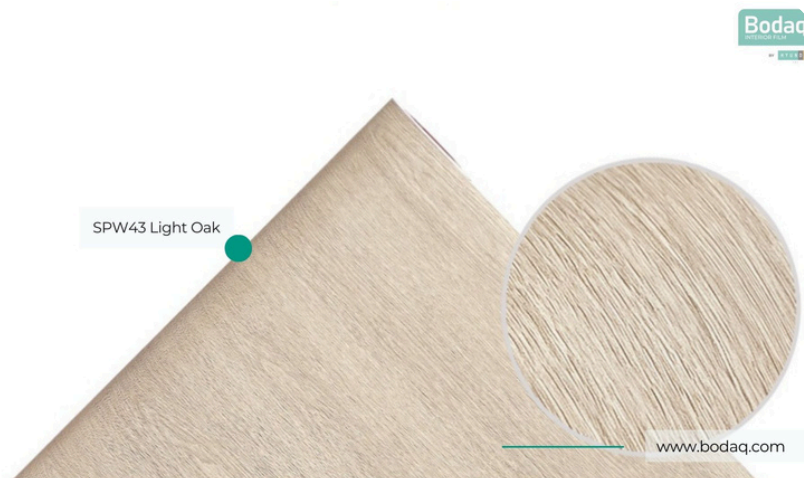

SPW43 Light Oak

Origin Wood Wood Collection

Step into effortless sophistication with SPW43 Light Oak from the Origin Wood Collection. This pattern perfectly captures the natural beauty of light yellowish-white oak, enhanced by the distinctive wood grain texture that defines the Origin Wood series. Its gentle tones and realistic texture make it a timeless choice for bright and welcoming interiors.

Pattern Specs

- Class A – ASTM E84 Fire Classification
- Roll size: 4 ft x 164 ft
- Roll weight: *approx. 55 lb.*
- Thickness: 0.015 ~ 0.016 in
- Width: 48 in
- Length: 2000 in

Pattern Page