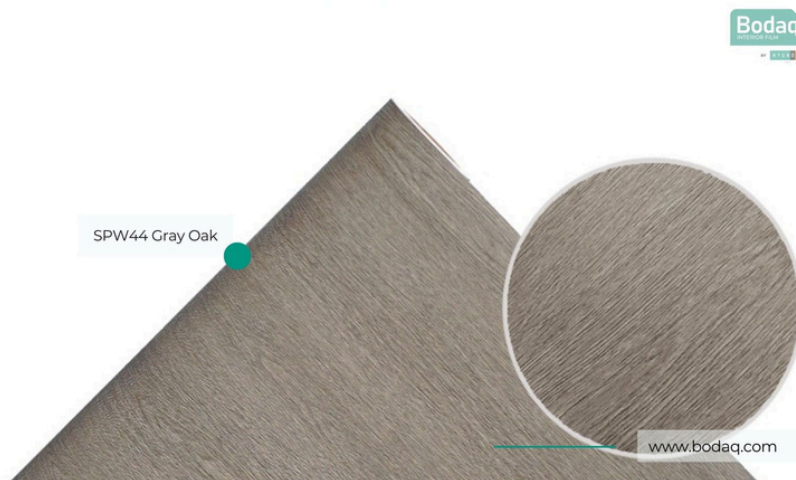

SPW44 Gray Oak

Origin Wood Wood Collection

SPW44 Gray Oak from the Origin Wood Collection offers a sophisticated take on natural wood aesthetics. This pattern combines the timeless appeal of oak grain with a contemporary gray hue, creating a perfect balance between traditional and modern design.

Pattern Specs

- Class A – ASTM E84 Fire Classification
- Roll size: 4 ft x 164 ft
- Roll weight: *approx. 55 lb.*
- Thickness: 0.015 ~ 0.016 in
- Width: 48 in
- Length: 2000 in

Pattern Page

Applications Inspiration