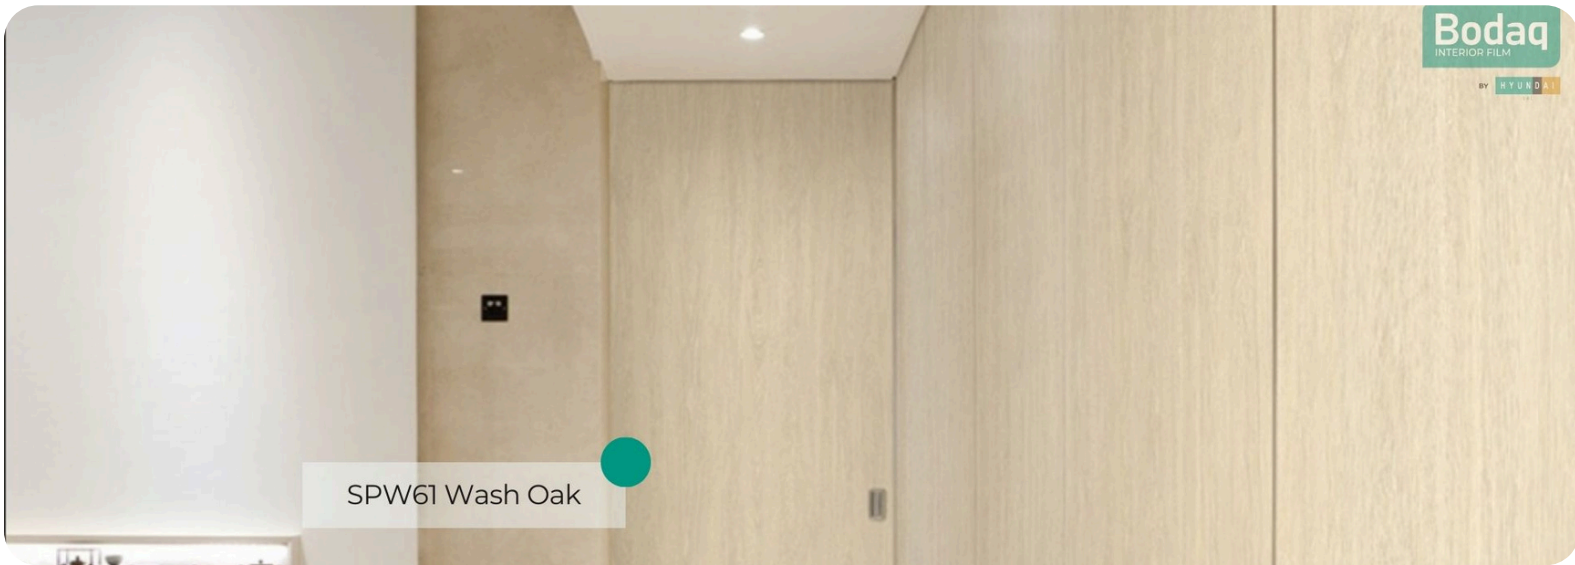

Applications Inspiration