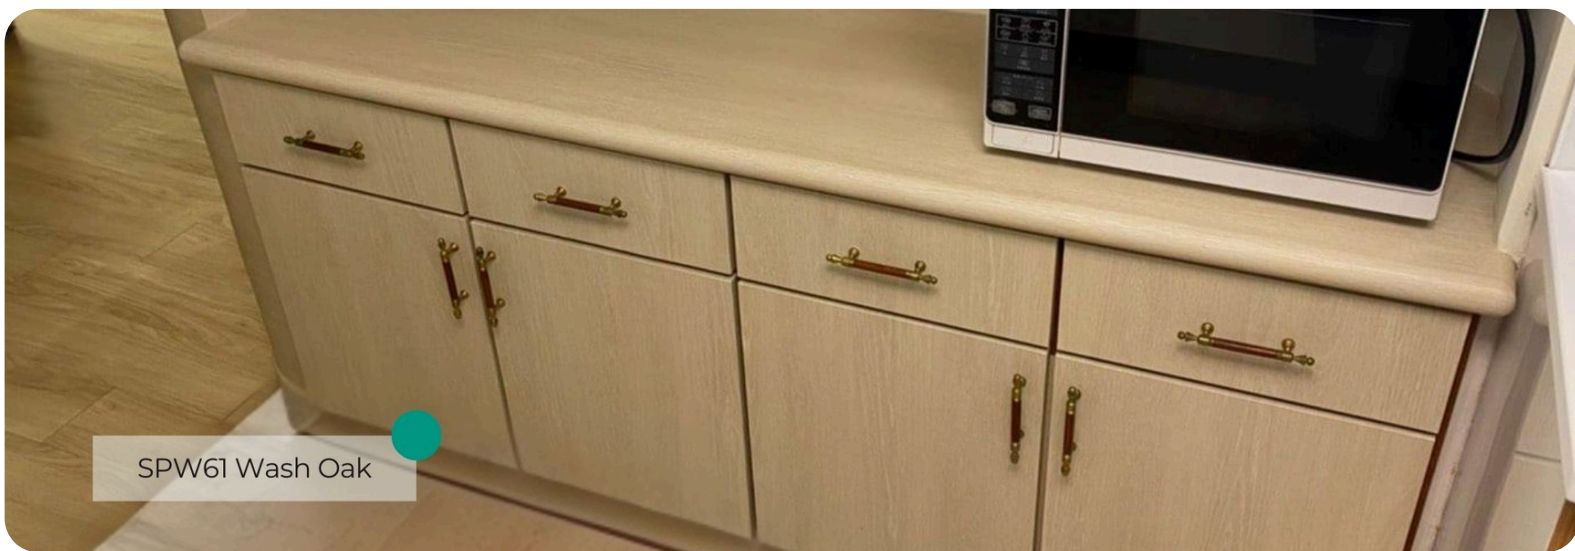

Applications Inspiration