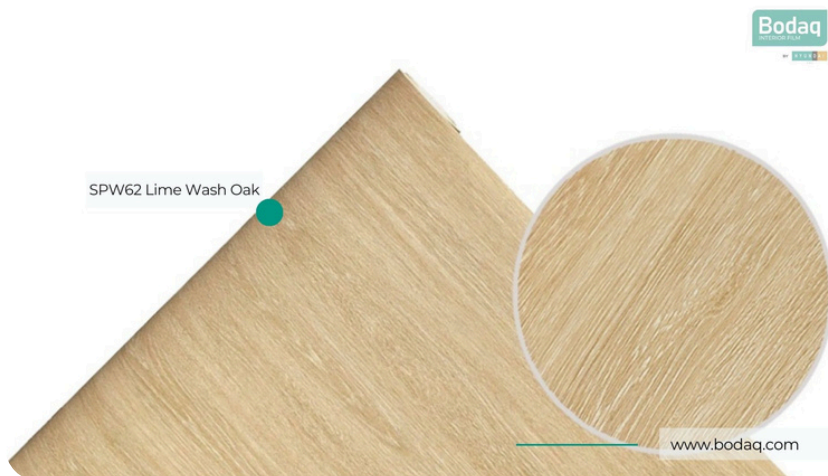

SPW62 Lime Wash Oak

Origin Wood

Wood Collection

Introducing SPW62 Lime Wash Oak from the Origin Wood Collection, a pattern that marries the charm of natural oak with a contemporary lime-washed finish. This pattern features light, creamy tones with delicate wood grain details, evoking a sense of warmth and refinement. Its versatility makes it a standout choice for a wide variety of interior design projects, from modern minimalism to rustic chic.

Pattern Specs

- Class A – ASTM E84 Fire Classification
- Roll size: 4 ft x 164 ft
- Roll weight: *approx. 55 lb.*
- Thickness: 0.015 ~ 0.016 in
- Width: 48 in
- Length: 2000 in

Pattern Page

BODAQ.COM

www.bodaq.com