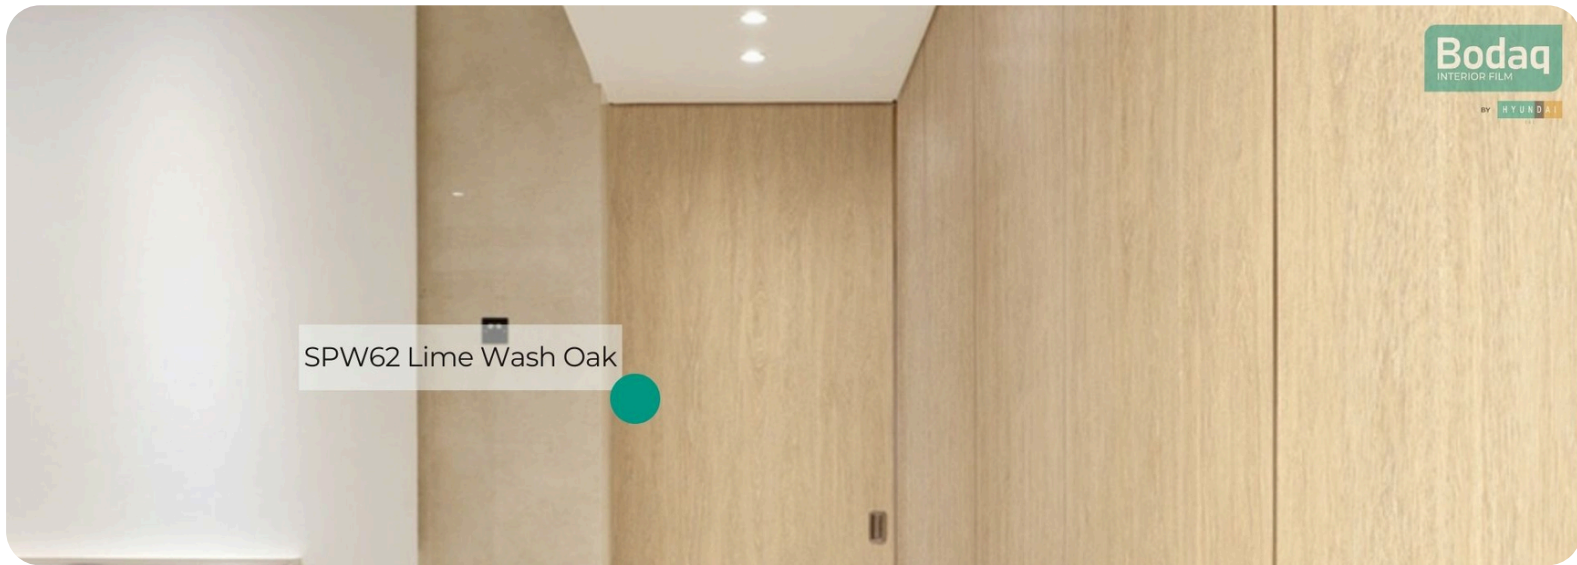

Applications Inspiration