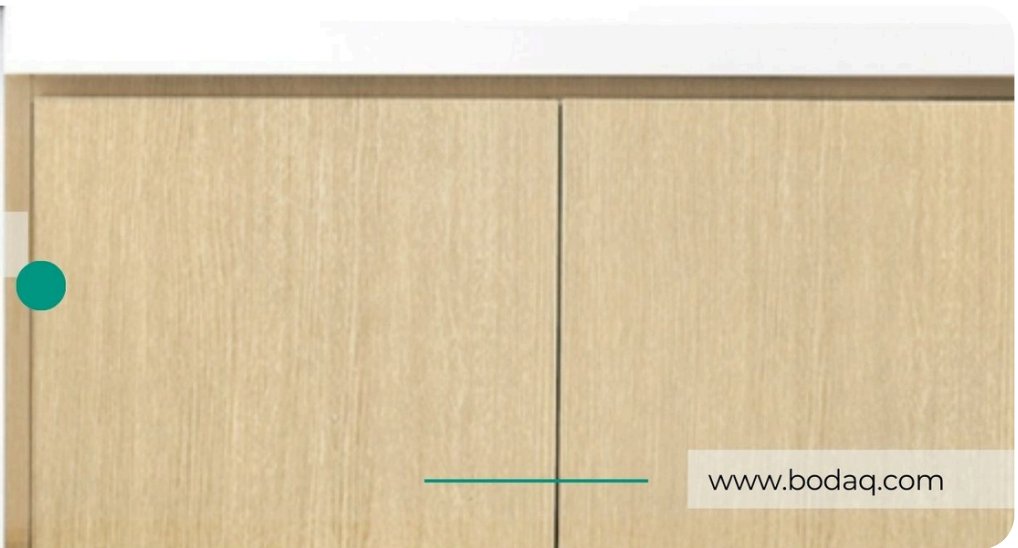

Applications Inspiration