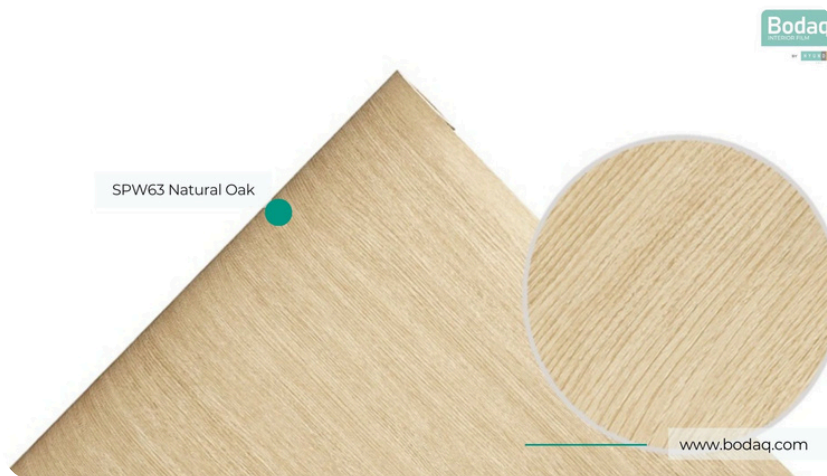

SPW63 Natural Oak

Origin Wood

Wood Collection

Introducing SPW63 Natural Oak, a masterpiece from the Origin Wood Collection that brings the authentic charm of light oak to your interiors. With its delicate balance of warm tones and soft wood grain patterns, this interior film is a celebration of nature's elegance, offering a fresh yet grounded aesthetic.

Pattern Specs

- Class A – ASTM E84 Fire Classification
- Roll size: 4 ft x 164 ft
- Roll weight: *approx. 55 lb.*
- Thickness: 0.015 ~ 0.016 in
- Width: 48 in
- Length: 2000 in

Pattern Page