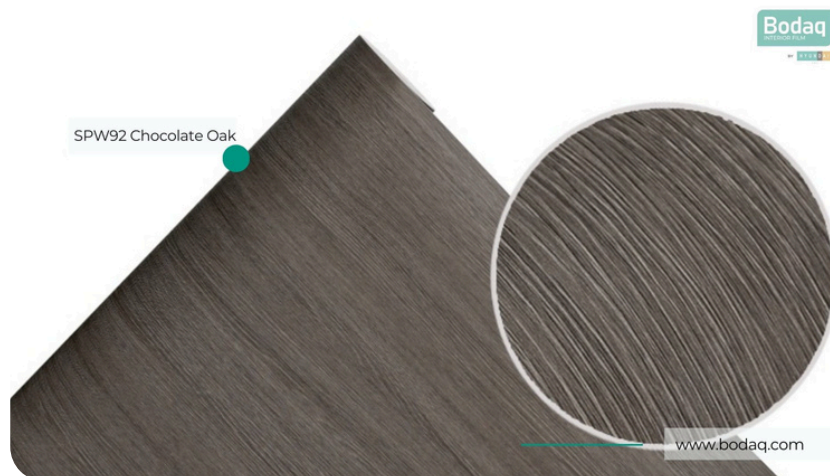

SPW92 Chocolate Oak

Origin Wood

Wood Collection

SPW92 Chocolate Oak from the Origin Wood Collection is a rich, indulgent interior film pattern that brings the deep, natural beauty of oak to your space. Its luscious chocolate brown tones, paired with the intricate detailing of authentic wood grains, make this pattern an ideal choice for creating warm and sophisticated interiors.

Pattern Specs

- Class A – ASTM E84 Fire Classification
- Roll size: 4 ft x 164 ft
- Roll weight: *approx. 55 lb.*
- Thickness: 0.015 ~ 0.016 in
- Width: 48 in
- Length: 2000 in

Pattern Page

Applications Inspiration