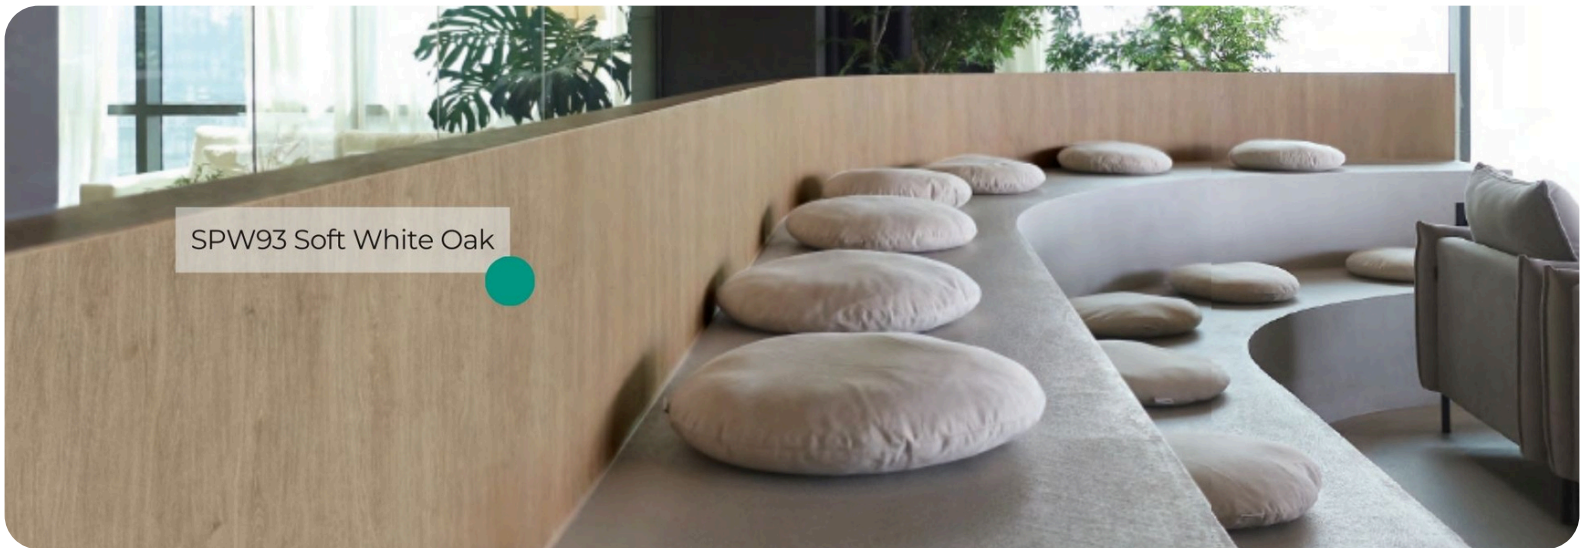

Applications Inspiration