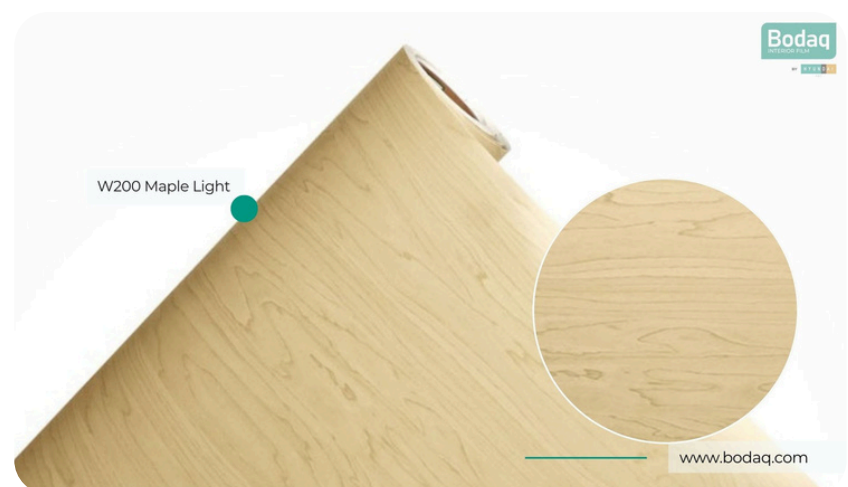

W200 Maple Light

Standard Wood

Wood Collection

The W200 Maple Light interior film pattern from the Standard Wood Collection embodies the serene beauty and timeless appeal of maple wood. With its soft, light tone and subtle golden wood grains, this pattern offers a refined yet natural aesthetic, ideal for creating inviting and tranquil interior spaces.

Pattern Specs

- Class A – ASTM E84 Fire Classification
- Roll size: 4 ft x 164 ft
- Roll weight: *approx. 55 lb.*
- Thickness: 0.015 ~ 0.016 in
- Width: 48 in
- Length: 2000 in

Pattern Page

Applications Inspiration