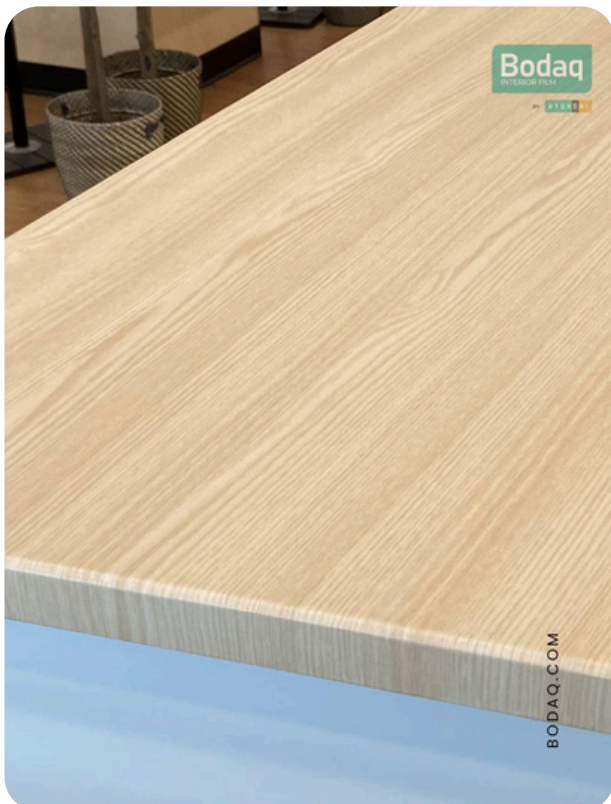

W389 Ash

Standard Wood Wood Collection

W389 Ash delivers the timeless charm of wood, creating a fresh, inviting atmosphere. The lighter base tone is complemented by delicate dark stripes that add depth and texture, making this pattern suitable for minimalist spaces as well as more elaborate designs. Whether you're looking to refresh walls, furniture, cabinetry, or countertops, this pattern offers an understated elegance that enhances any setting.

Pattern Specs

- Class A – ASTM E84 Fire Classification
- Roll size: 4 ft x 164 ft
- Roll weight: *approx. 55 lb.*
- Thickness: 0.015 ~ 0.016 in
- Width: 48 in
- Length: 2000 in

Pattern Page