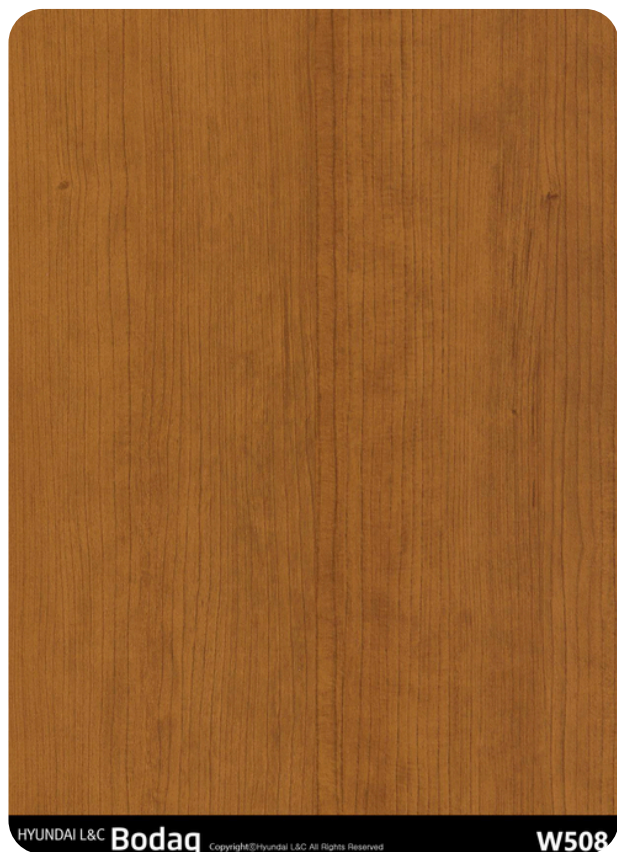

W508

Noce Wood

Standard Wood Collection

Step into sophistication with our signature W508 Noce Wood pattern, a perfect blend of elegance and practicality. Featuring rich, reddish-brown tones and a captivating woodgrain texture, this pattern brings warmth and depth to any interior space. Whether used for walls, cabinetry, or furniture, W508 Noce Wood adds a timeless touch of natural beauty that complements both modern and traditional designs.

Pattern Specs

- Class A – ASTM E84 Fire Classification
- Roll size: 4 ft x 164 ft
- Roll weight: *approx. 55 lb.*
- Thickness: 0.015 ~ 0.016 in
- Width: 48 in
- Length: 2000 in

Pattern Page

Applications Inspiration