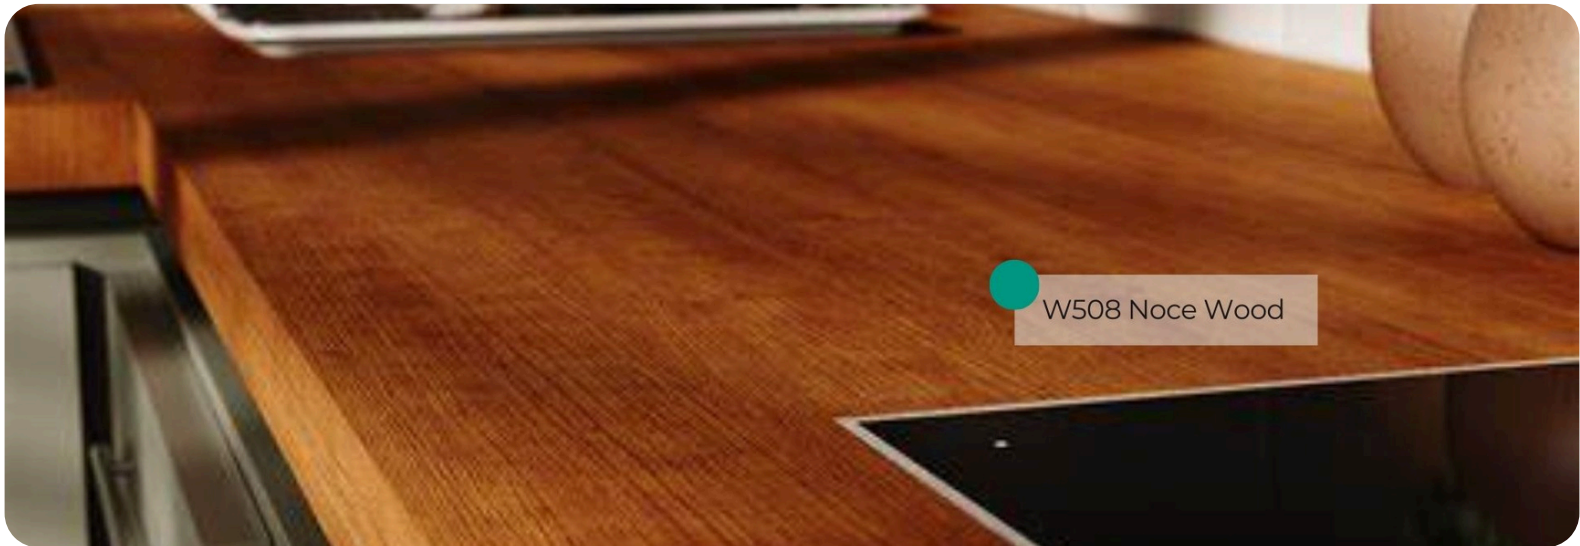

Applications Inspiration