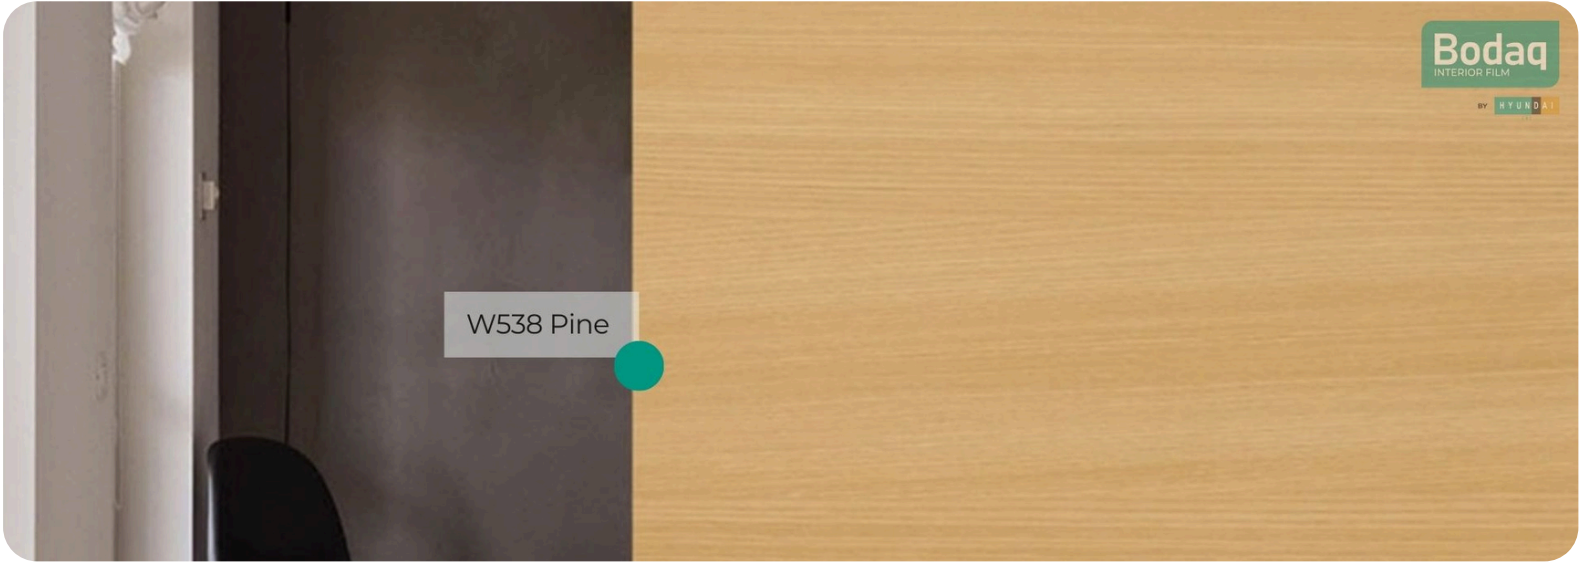

Applications Inspiration