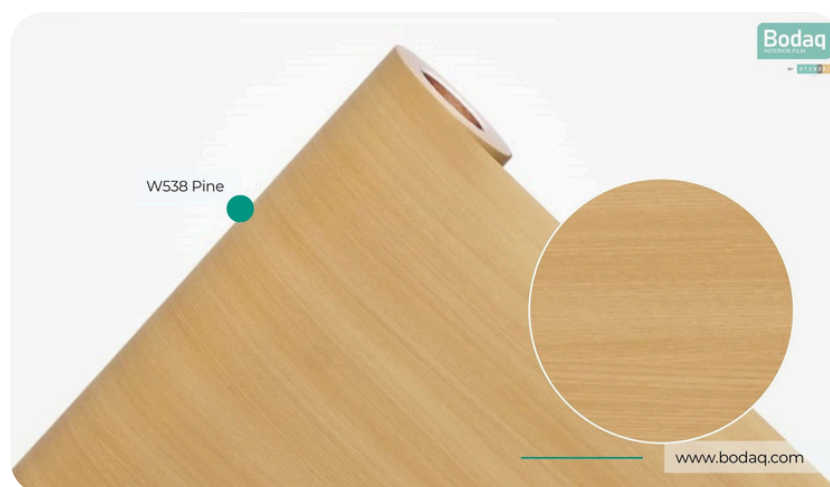

W538 Pine

Standard Wood

Wood Collection

The W538 Pine interior film pattern from the Standard Wood Collection captures the rustic charm and natural simplicity of pine wood. With its soft, warm tones and authentic wood grain detailing, this pattern is the perfect choice for creating spaces that feel inviting, organic, and timeless. Whether you're refreshing an outdated space or designing a completely new one, W538 Pine provides a versatile and cost-effective solution.

Pattern Specs

- Class A – ASTM E84 Fire Classification
- Roll size: 4 ft x 164 ft
- Roll weight: *approx. 55 lb.*
- Thickness: 0.015 ~ 0.016 in
- Width: 48 in
- Length: 2000 in

Pattern Page

Applications Inspiration