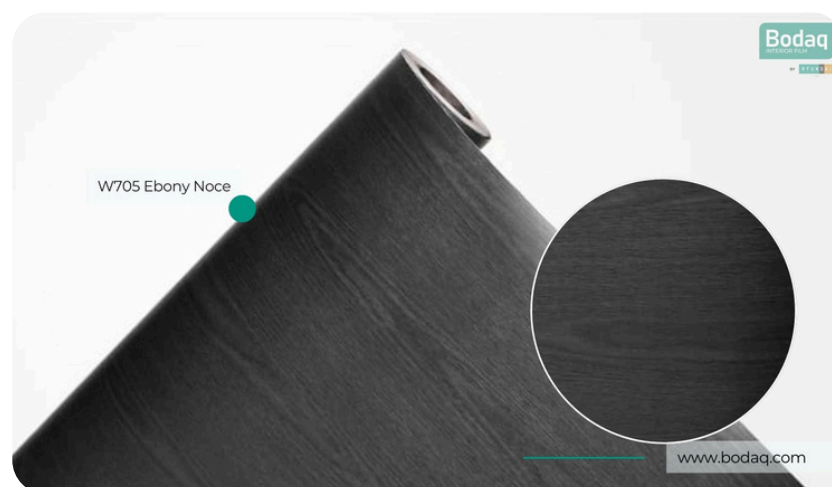

W706 Ebony Noce

Standard Wood

Wood Collection

The W705 Ebony Noce interior film pattern from the Standard Wood Collection is a striking representation of dark, luxurious wood. With its nearly black tones enriched by subtle brown undertones, this pattern exudes sophistication and depth, making it a perfect choice for creating bold and refined spaces. Whether your project demands elegance or contemporary appeal, this pattern offers the ideal solution.

Pattern Specs

- Class A – ASTM E84 Fire Classification
- Roll size: 4 ft x 164 ft
- Roll weight: *approx. 55 lb.*
- Thickness: 0.015 ~ 0.016 in
- Width: 48 in
- Length: 2000 in

Pattern Page

Applications Inspiration