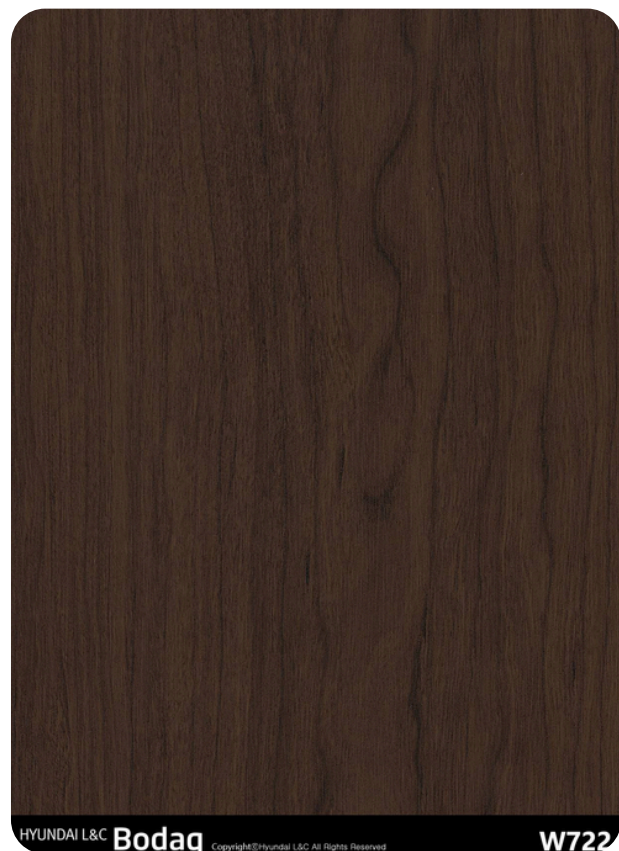

W722 Espresso Noce

Standard Wood Wood Collection

The W722 Espresso Noce interior film pattern from the Standard Wood Collection is the epitome of rich elegance. This dark brown wood-inspired pattern, with its deep espresso tones and subtle grain details, offers a timeless and sophisticated appeal that transforms any interior space into a haven of luxury and warmth. Whether your style leans toward classic charm or contemporary refinement, Espresso Noce delivers.

Pattern Specs

- Class A – ASTM E84 Fire Classification
- Roll size: 4 ft x 164 ft
- Roll weight: *approx. 55 lb.*
- Thickness: 0.015 ~ 0.016 in
- Width: 48 in
- Length: 2000 in

Pattern Page