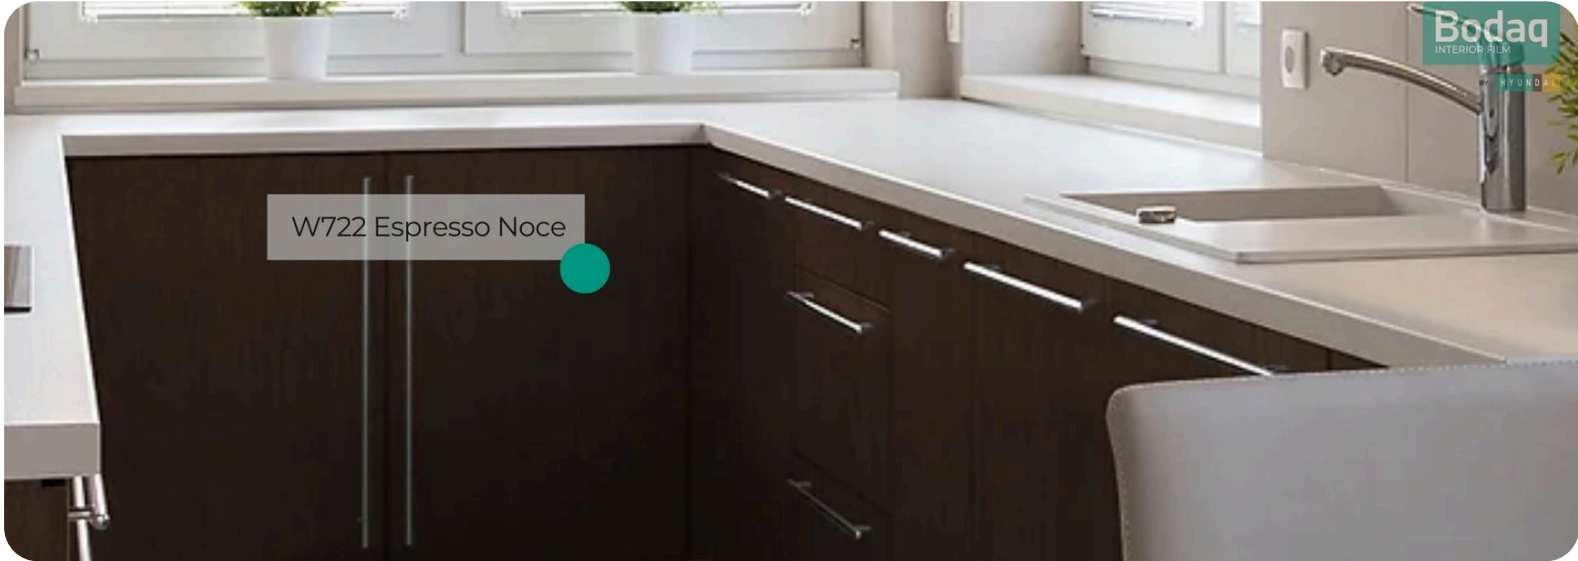

Applications Inspiration

W722 Espresso Noce