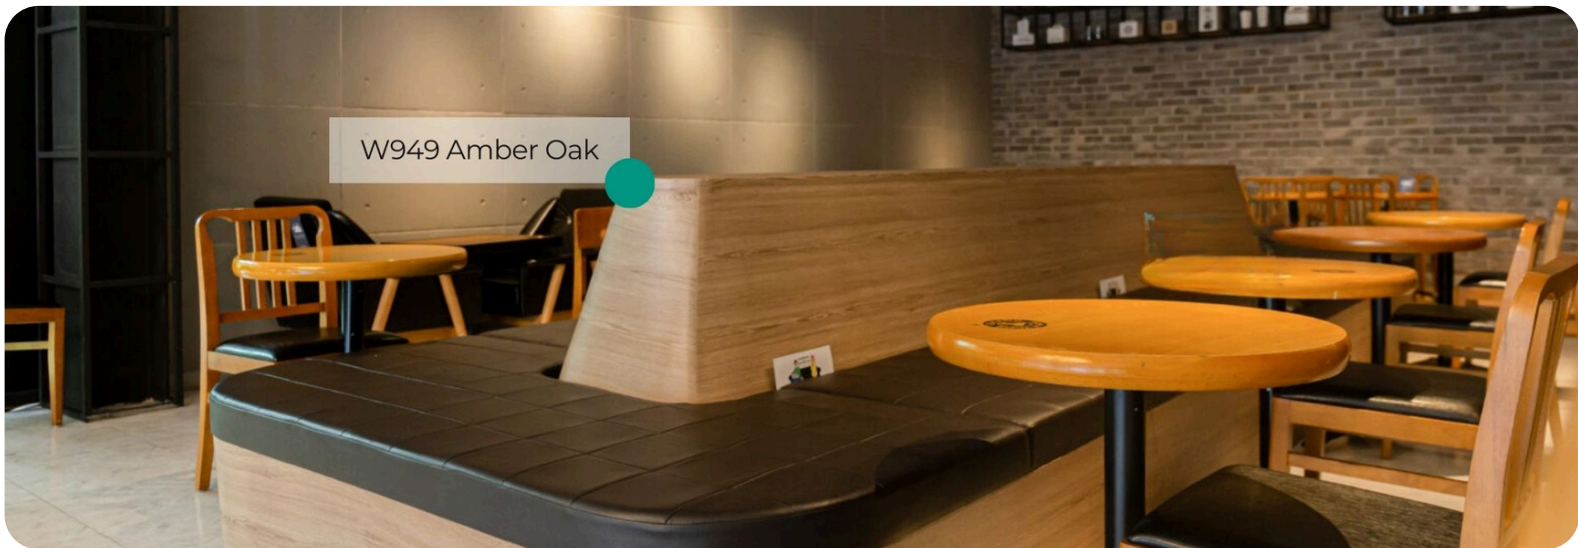

Applications Inspiration