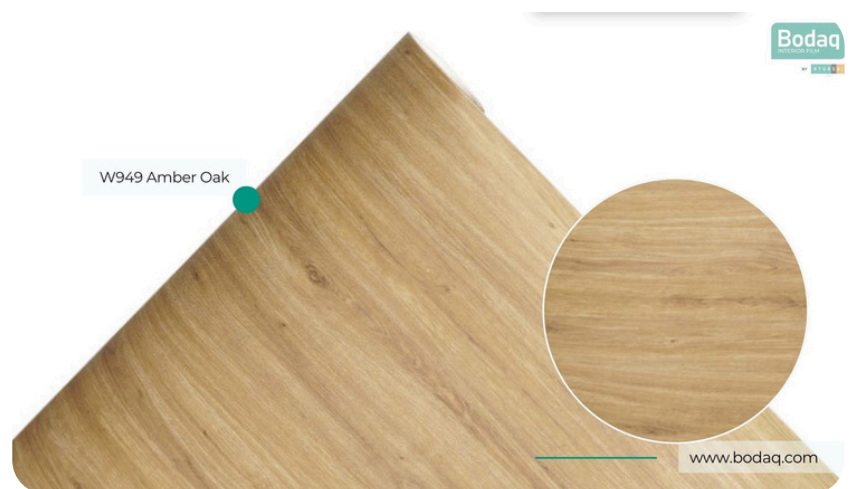

Pattern Page