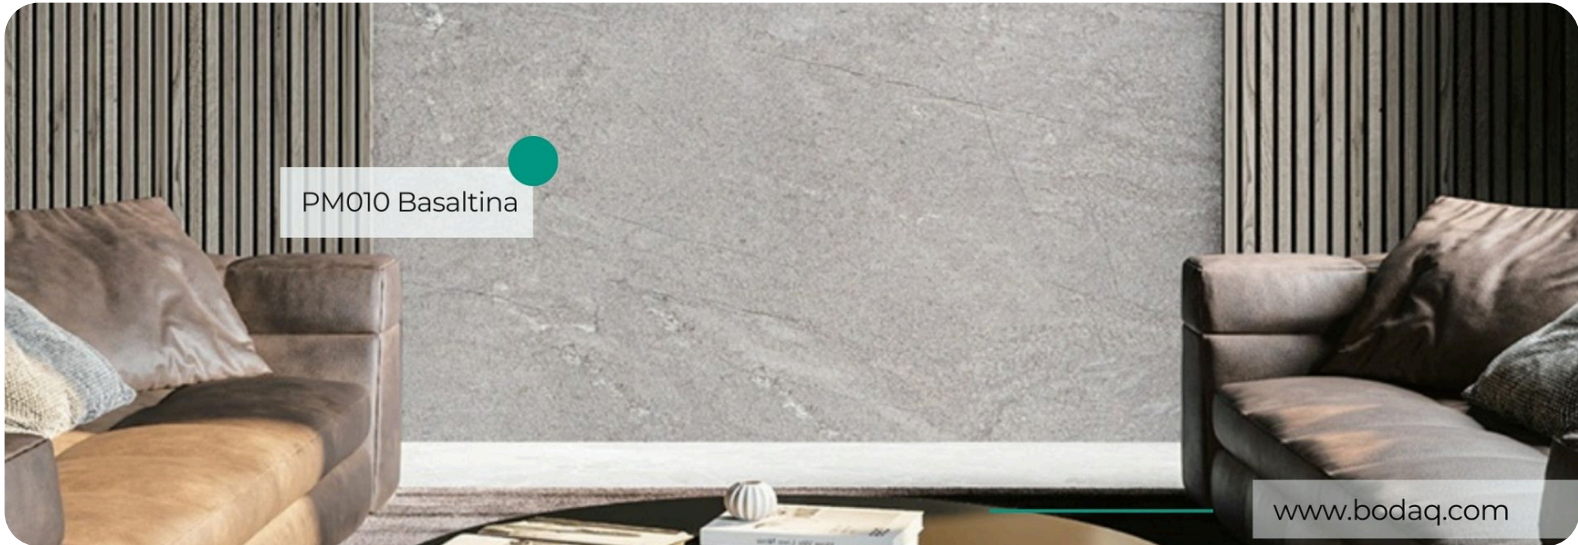

Applications Inspiration