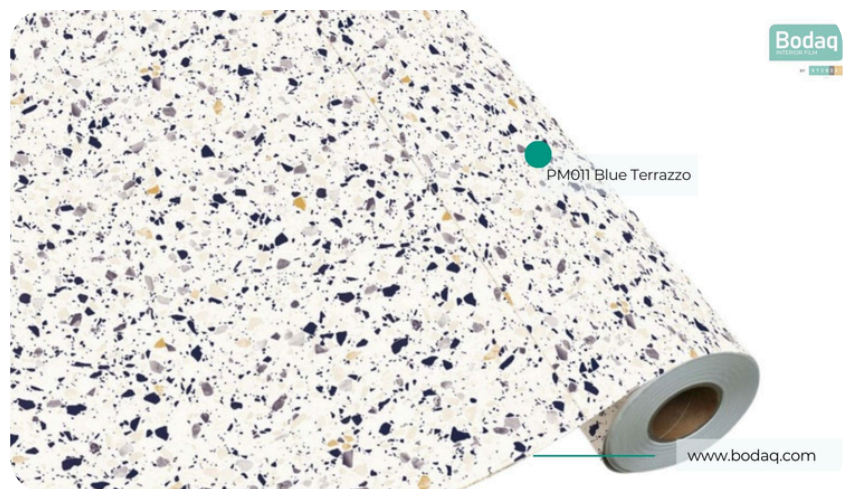

PM011 Blue Terrazzo

Stone & Marble Collection

NS814 Cremano Arabescato pattern from the Stone & Marble Collection delivers the timeless elegance of marble with a modern twist. Featuring a pristine white base with subtle yet striking gray veining, this pattern beautifully mimics the look of high-end Arabescato marble. Its luxurious appearance makes it the perfect choice for creating sophisticated interiors, whether for residential or commercial projects.

Pattern Specs

- Class A – ASTM E84 Fire Classification
- Roll size: 4 ft x 164 ft
- Roll weight: *approx. 55 lb.*
- Thickness: 0.015 ~ 0.016 in
- Width: 48 in
- Length: 2000 in

Pattern Page

Applications Inspiration