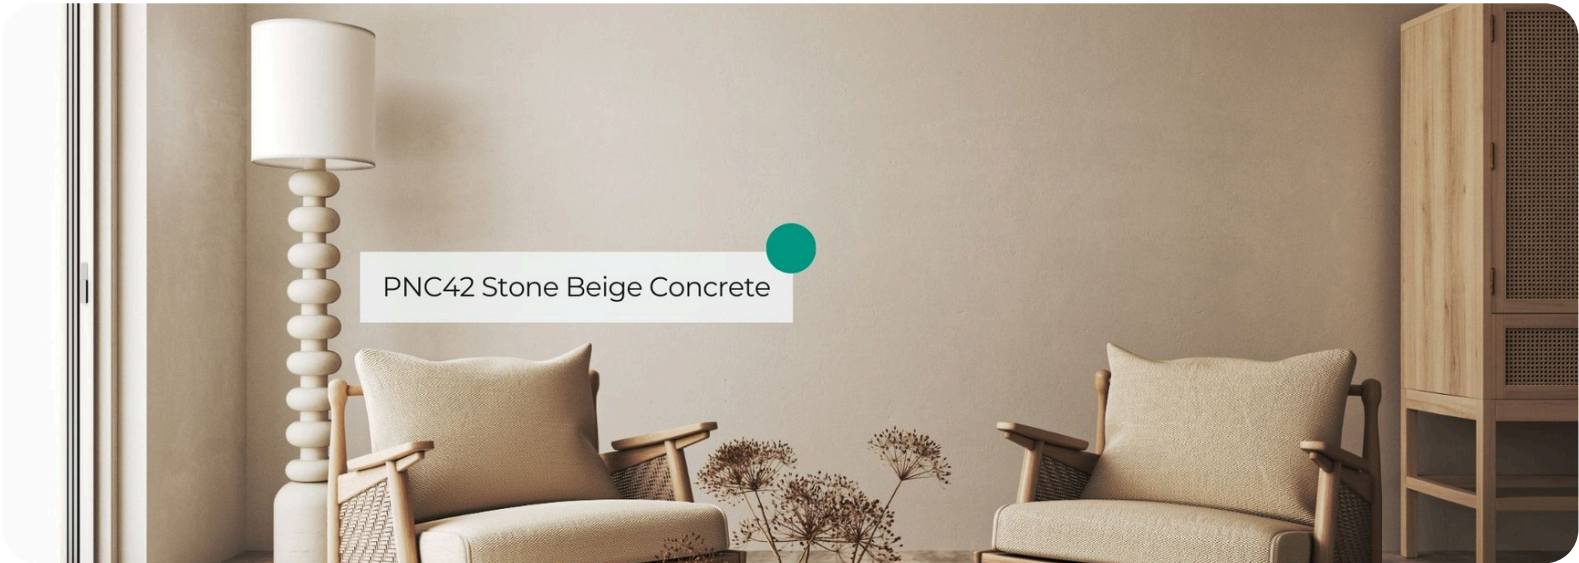

Applications Inspiration