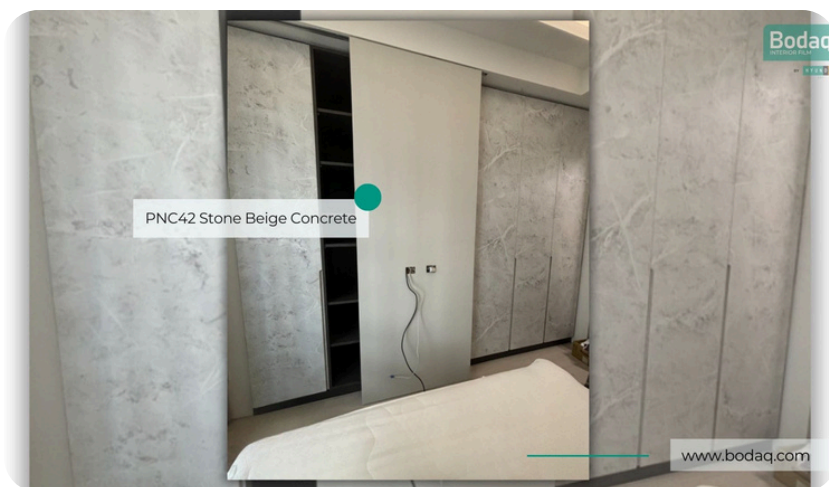

PNC42 Stone Beige Concrete

Premium Painted Concrete Stone & Marble Collection

The pattern offers a refined yet rustic aesthetic, perfectly capturing the timeless appeal of natural stone and concrete. Its soft beige tone brings warmth and subtle sophistication, making it an excellent choice for both modern and traditional design schemes. Whether you're aiming for an industrial, minimalist look or a cozy, earthy feel, this pattern provides the versatility needed to enhance any space.

Pattern Specs

- Class A – ASTM E84 Fire Classification
- Roll size: 4 ft x 164 ft
- Roll weight: *approx. 55 lb.*
- Thickness: 0.015 ~ 0.016 in
- Width: 48 in
- Length: 2000 in

Pattern Page