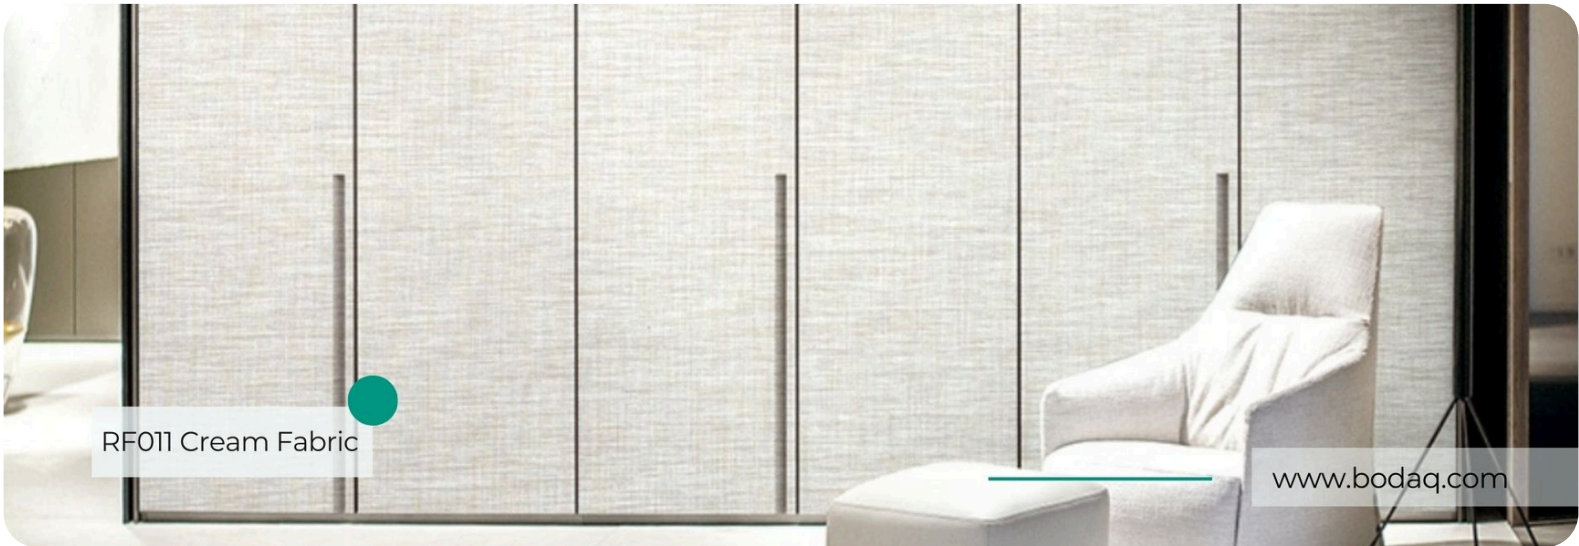

Applications Inspiration