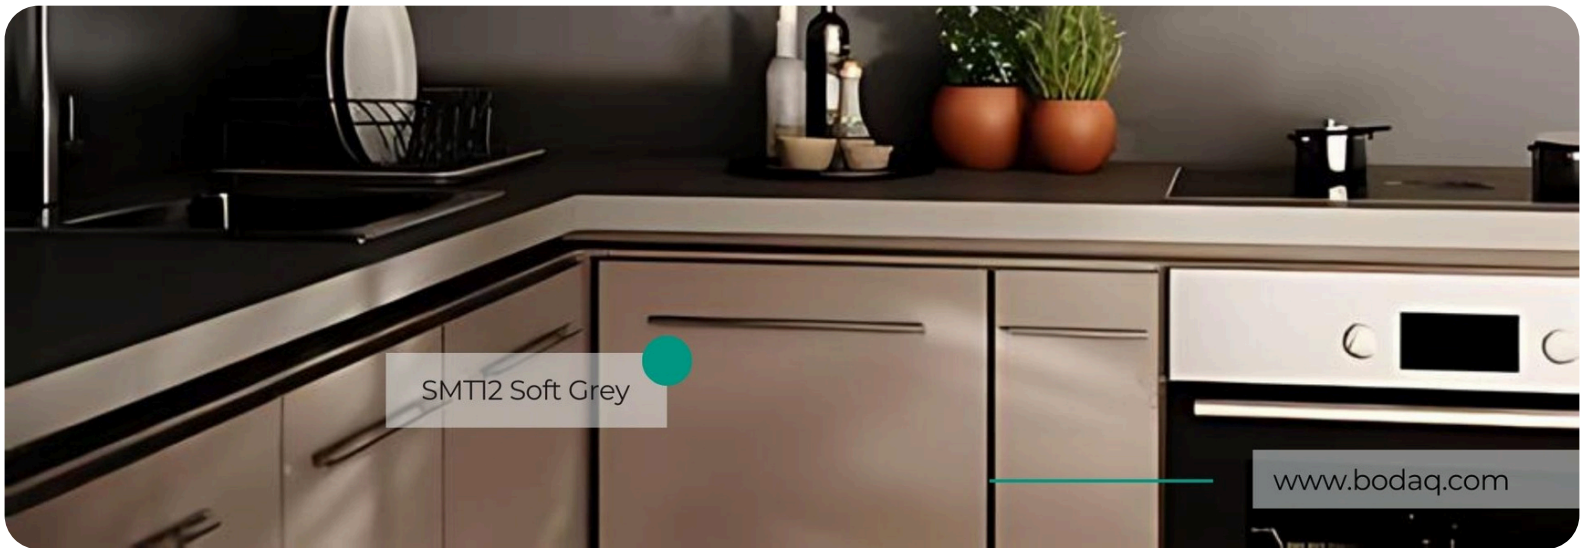

Applications Inspiration