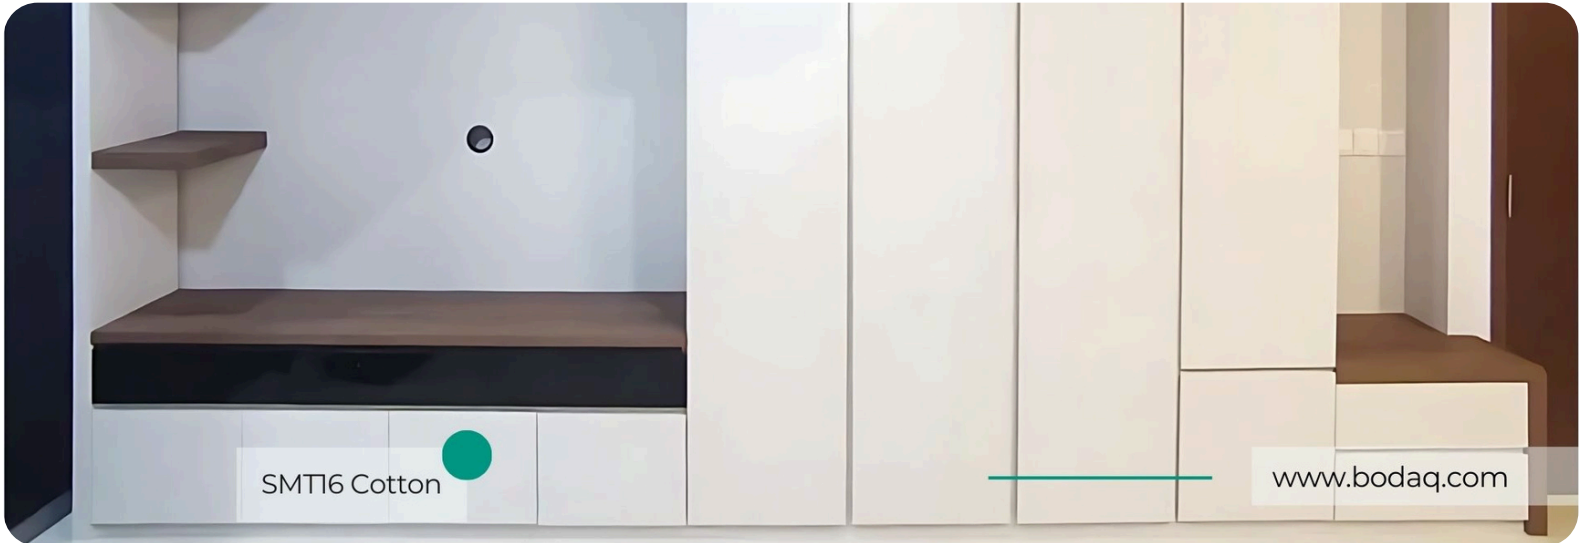

Applications Inspiration