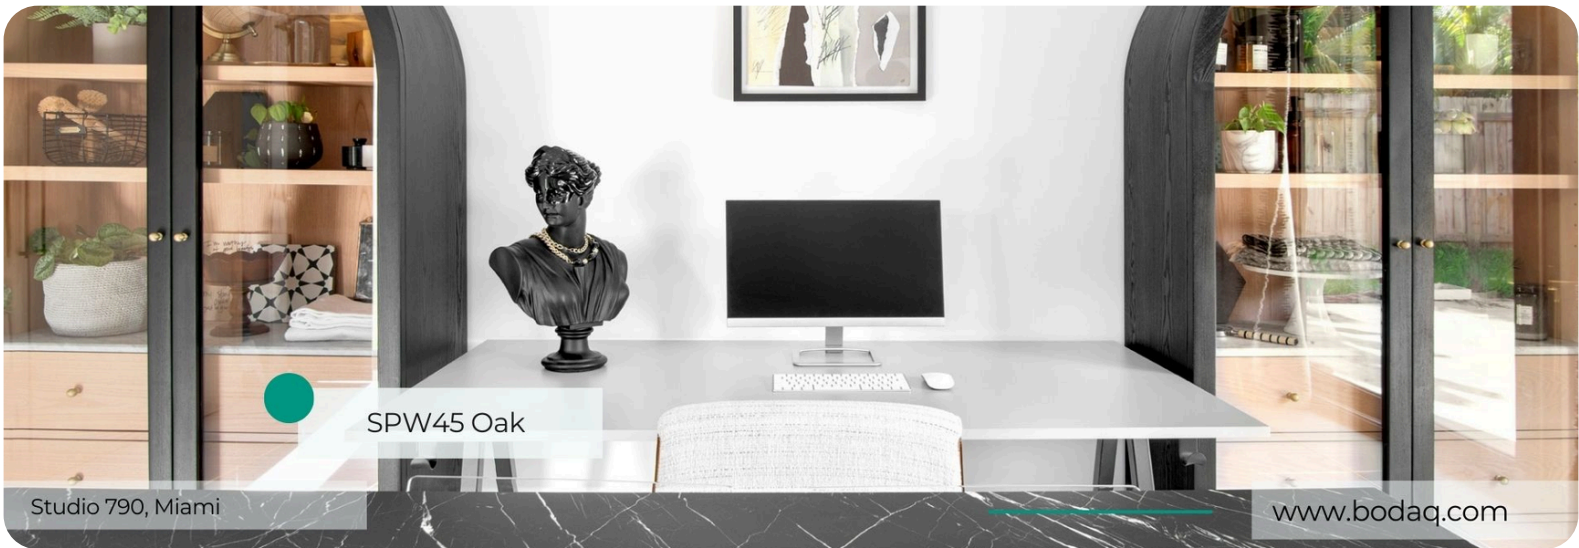

Applications Inspiration