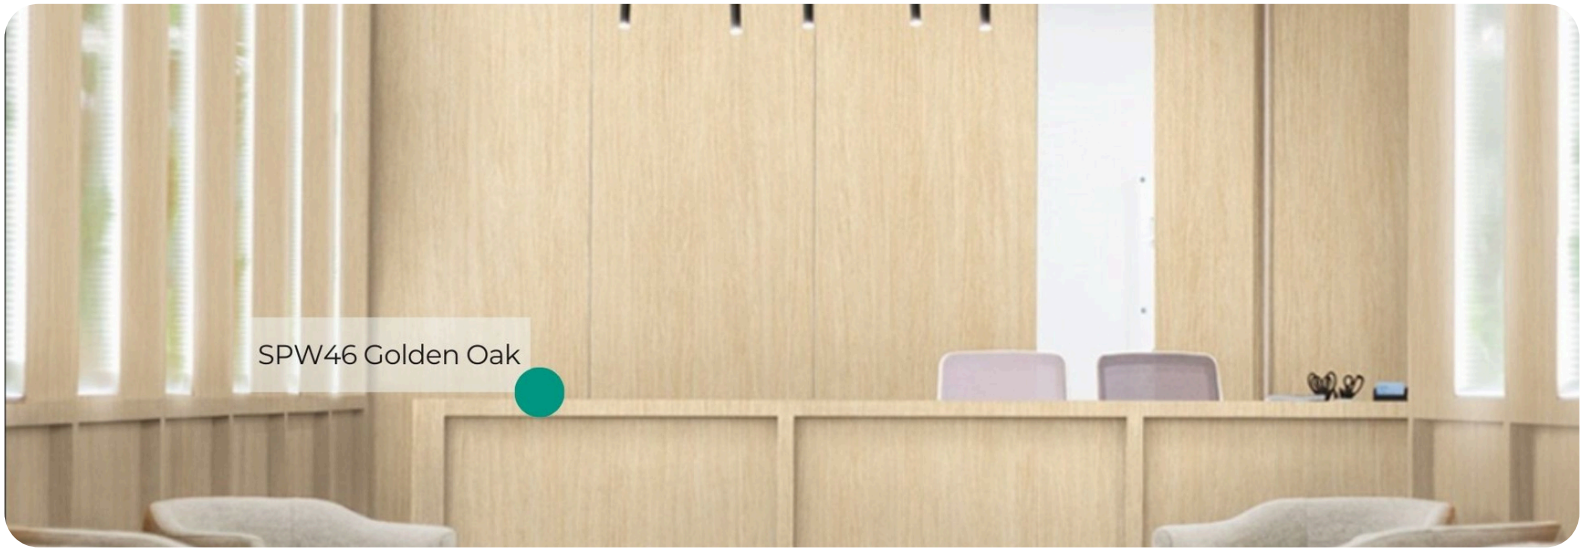

Applications Inspiration

SPW46 Golden Oak