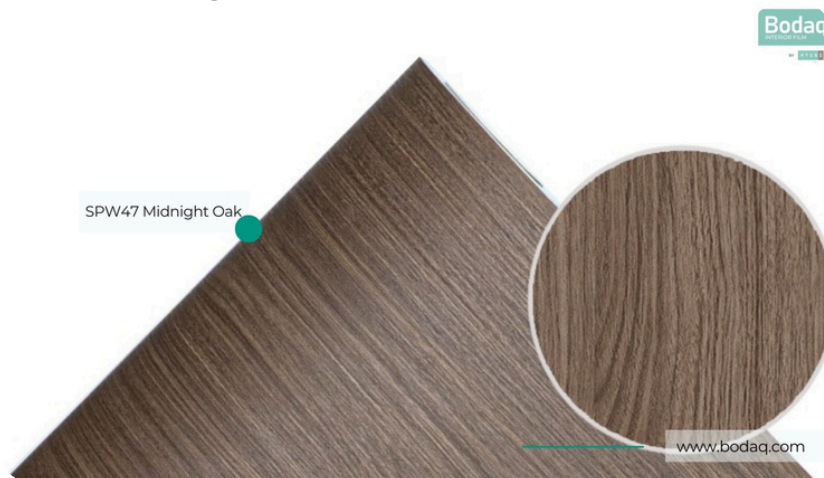

SPW47 Midnight Walnut

Origin Wood Wood Collection

Introducing SPW47 Midnight Walnut from our Origin Wood Collection—a pattern that embodies sophistication and depth. This luxurious dark walnut finish is a testament to timeless elegance, offering a rich, natural aesthetic that seamlessly blends with both modern and classic interior styles.

Pattern Specs

- Class A – ASTM E84 Fire Classification
- Roll size: 4 ft x 164 ft
- Roll weight: *approx. 55 lb.*
- Thickness: 0.015 ~ 0.016 in
- Width: 48 in
- Length: 2000 in

Pattern Page

Applications Inspiration