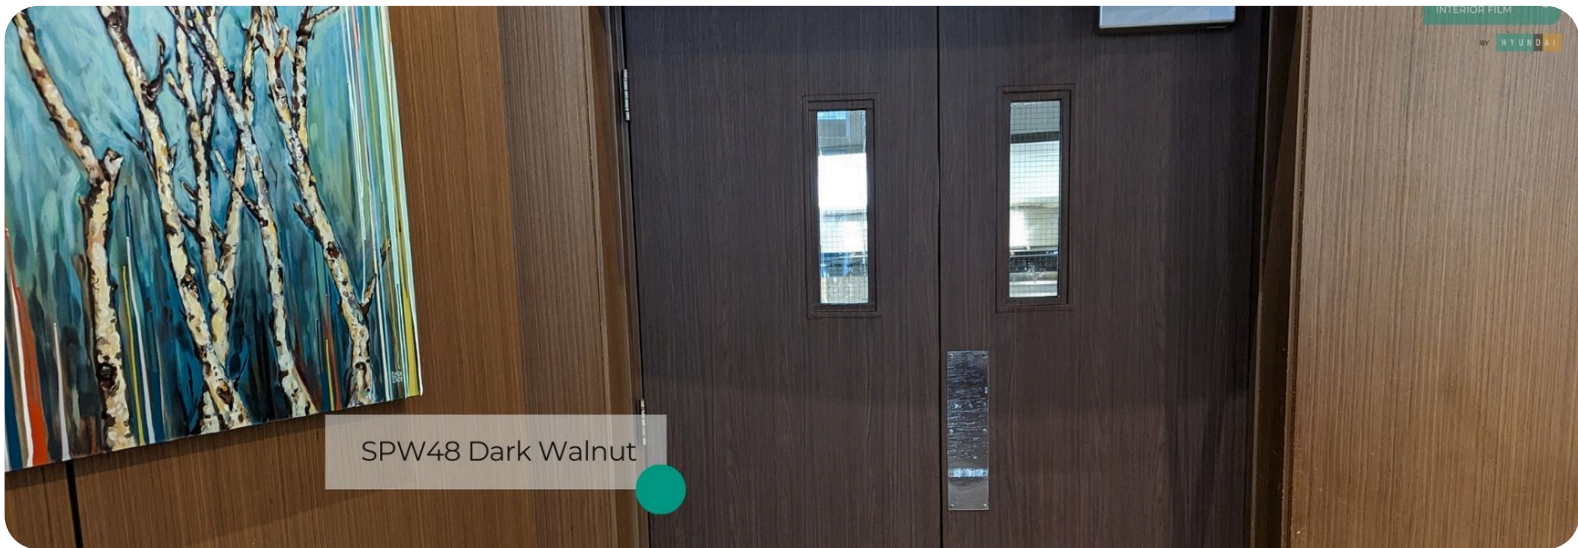

Applications Inspiration

SPW48 Dark Walnut