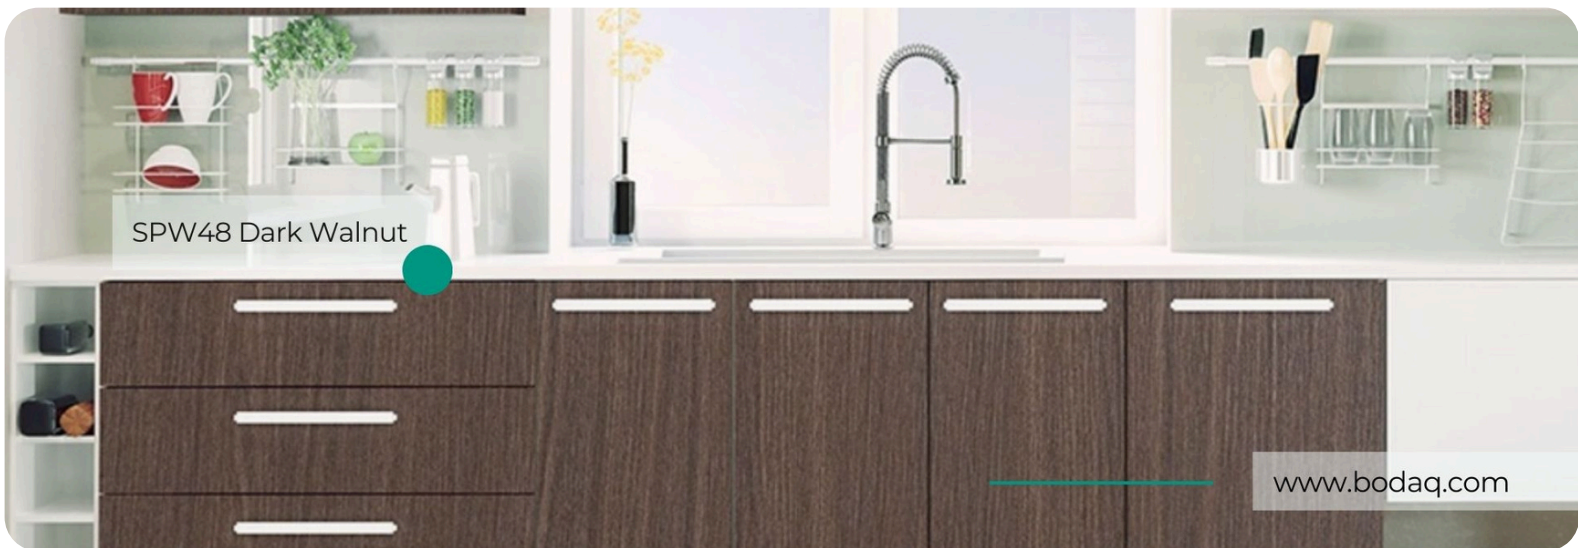

SPW48 Dark Walnut

www.bodaq.com

+1-877-387-2228

INFO@BODAQ.COM

BODAQ.COM