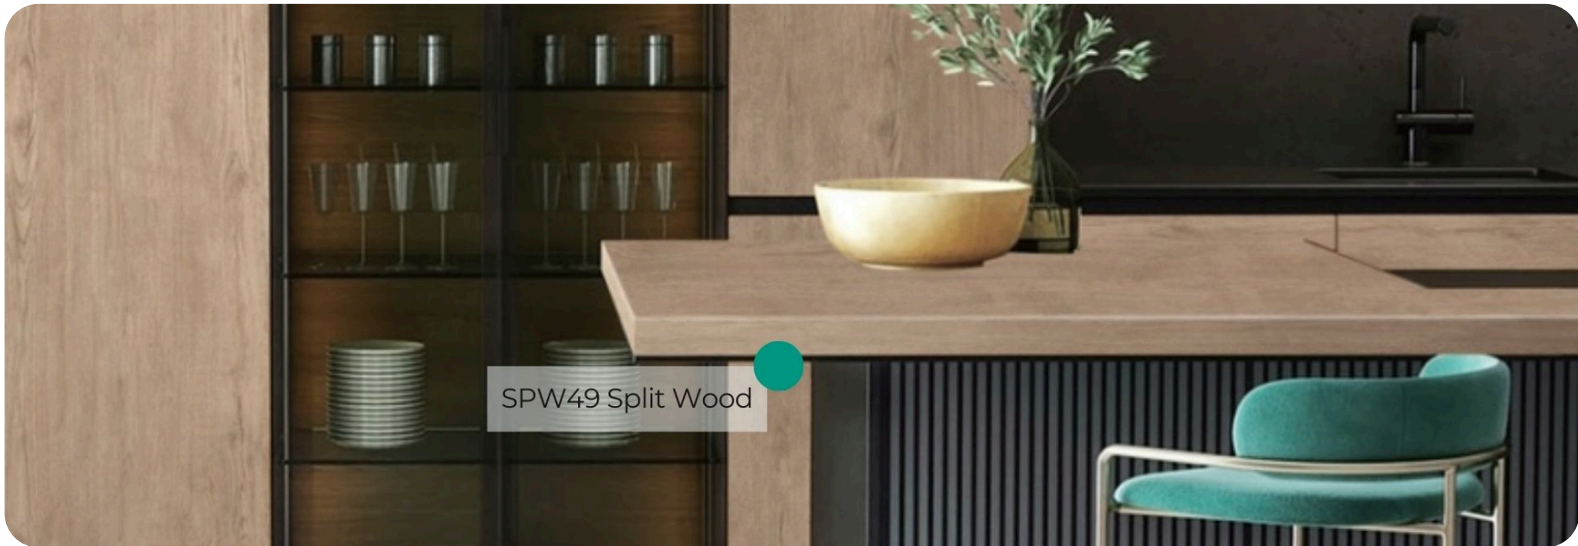

Applications Inspiration