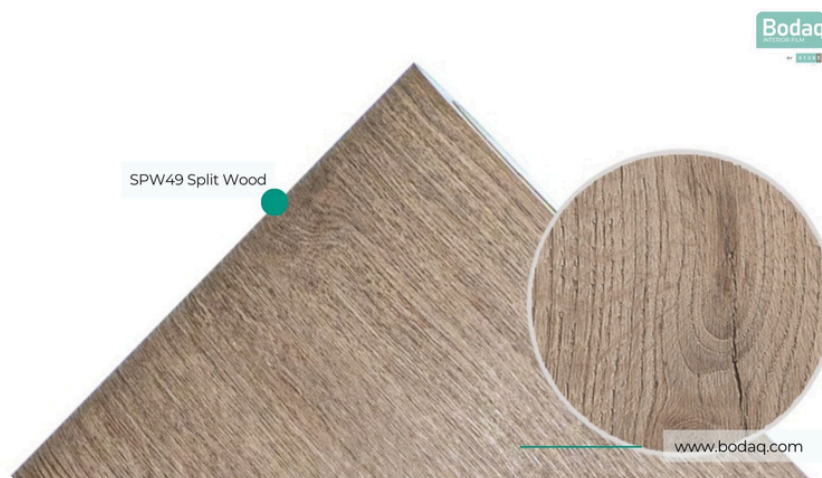

SPW49 Split Wood

Origin Wood

Wood Collection

Introducing SPW49 Split Wood from the Origin Wood Collection, a pattern that celebrates the raw beauty of natural wood with a distinctive grain texture and authentic splits. Designed to capture the imperfect charm of aged timber, this interior film brings a sense of character and warmth to any space.

Pattern Specs

- Class A – ASTM E84 Fire Classification
- Roll size: 4 ft x 164 ft
- Roll weight: *approx. 55 lb.*
- Thickness: 0.015 ~ 0.016 in
- Width: 48 in
- Length: 2000 in

Pattern Page

Applications Inspiration