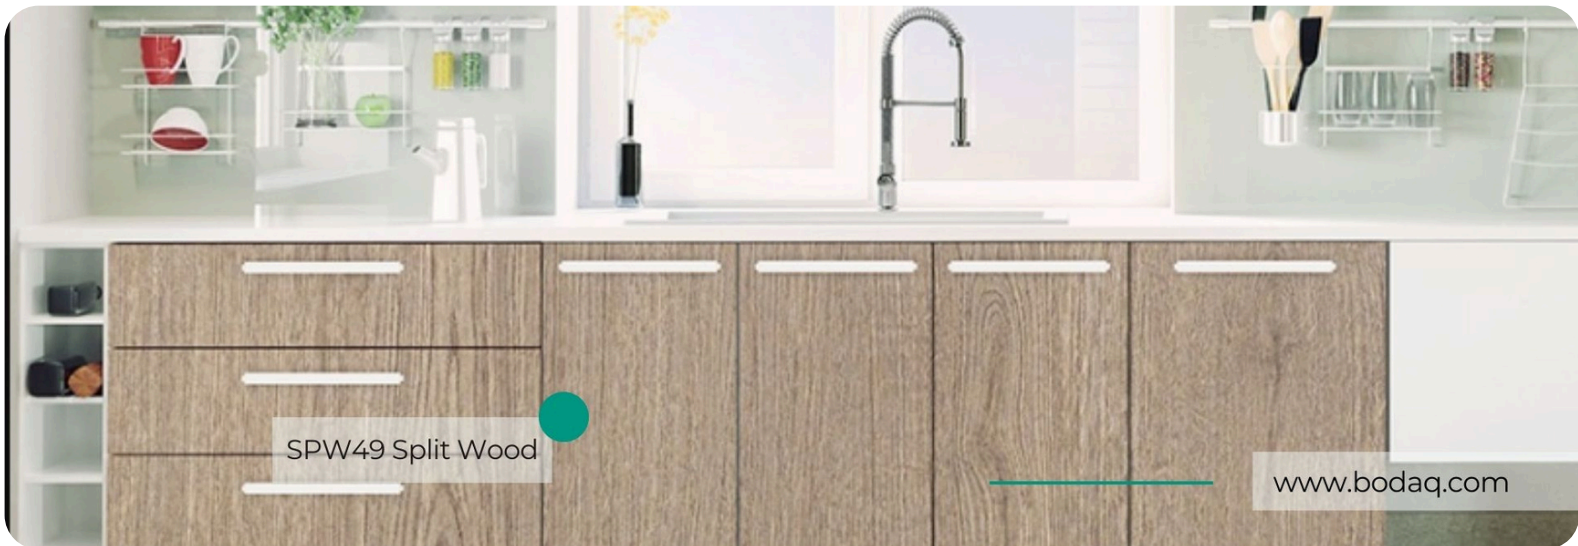

Applications Inspiration