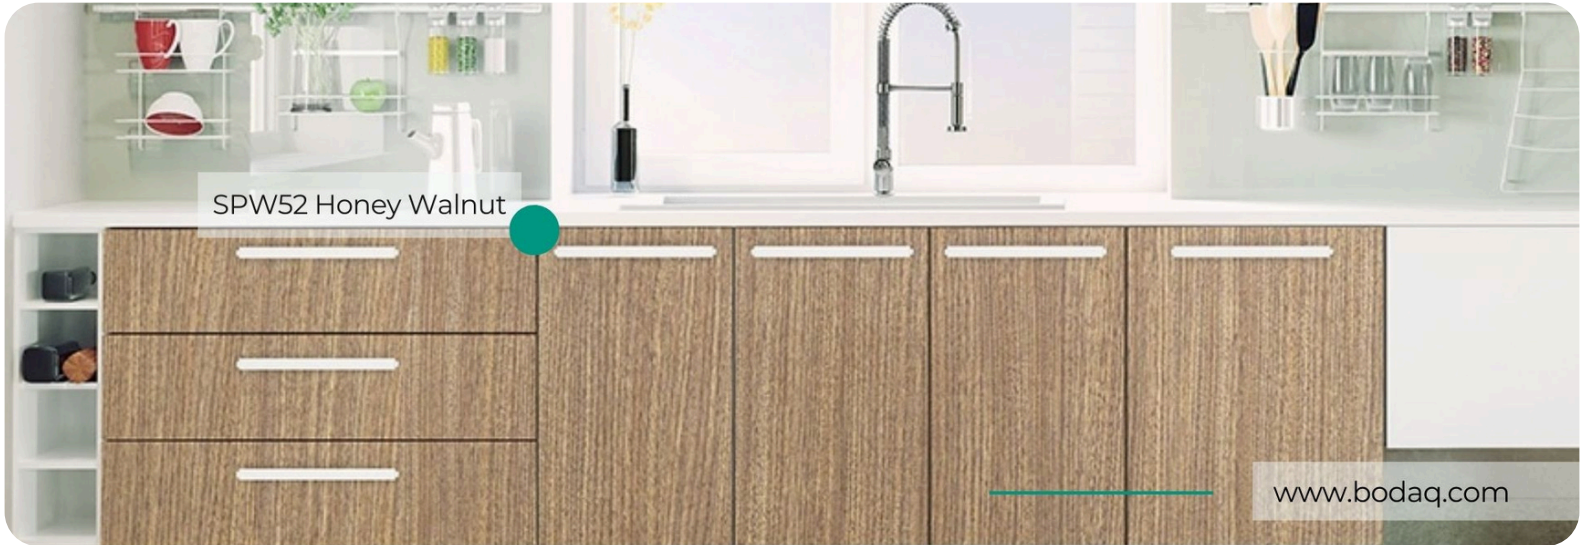

SPW52 Honey Walnut

www.bodaq.com

+1-877-387-2228

INFO@BODAQ.COM

BODAQ.COM