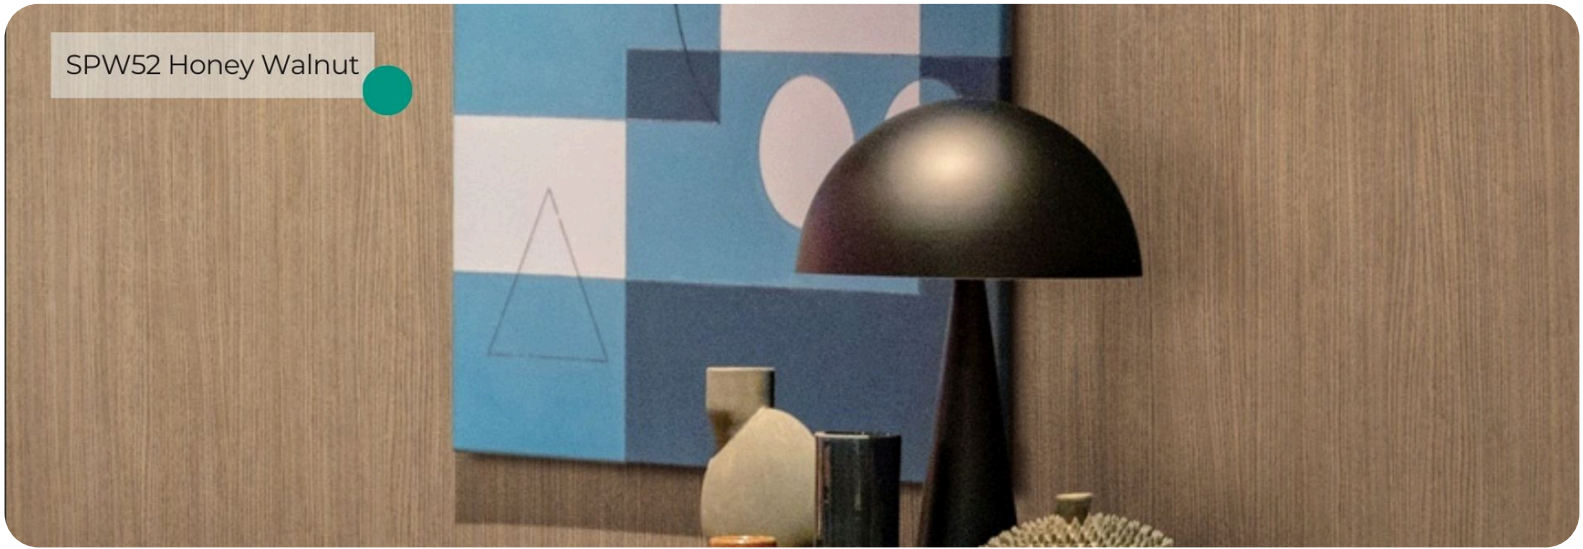

Applications Inspiration

SPW52 Honey Walnut