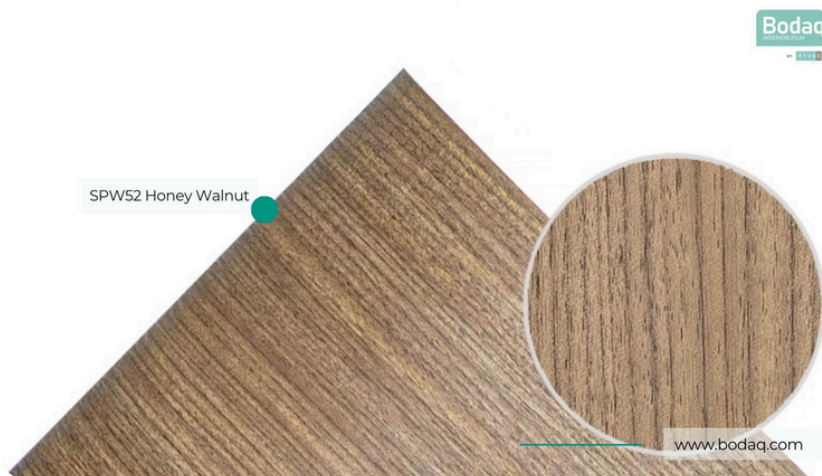

Pattern Page