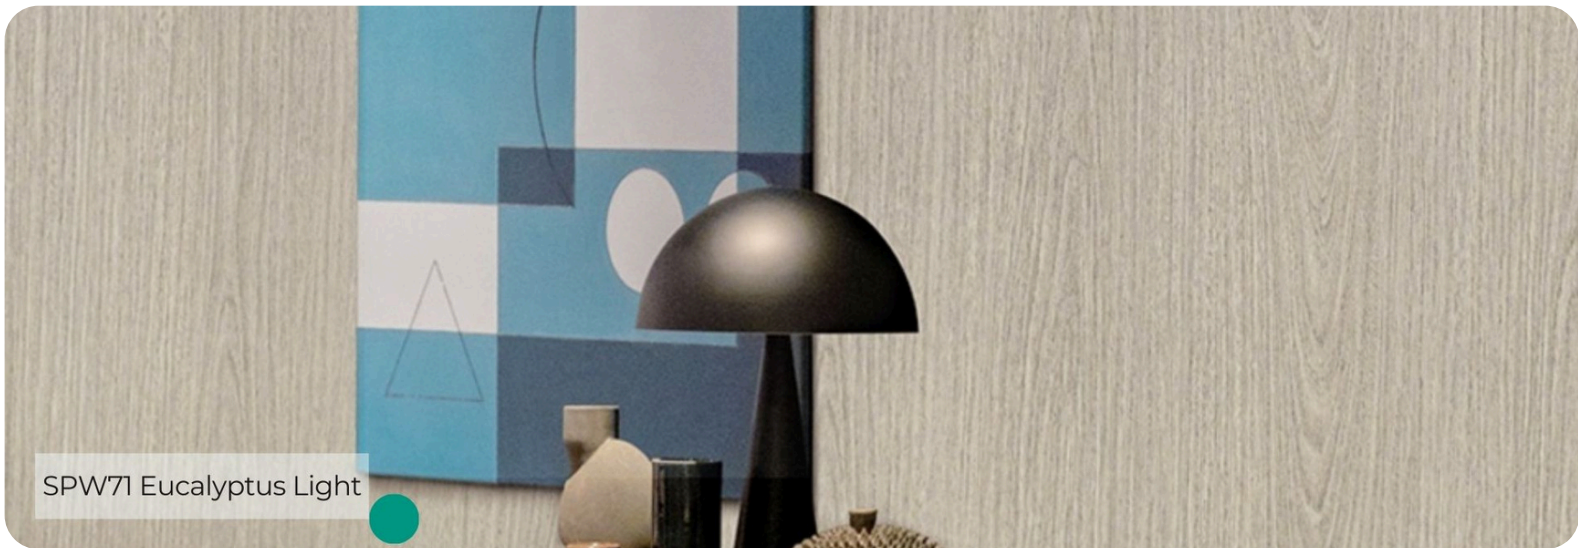

SPW71 Eucalyptus Light