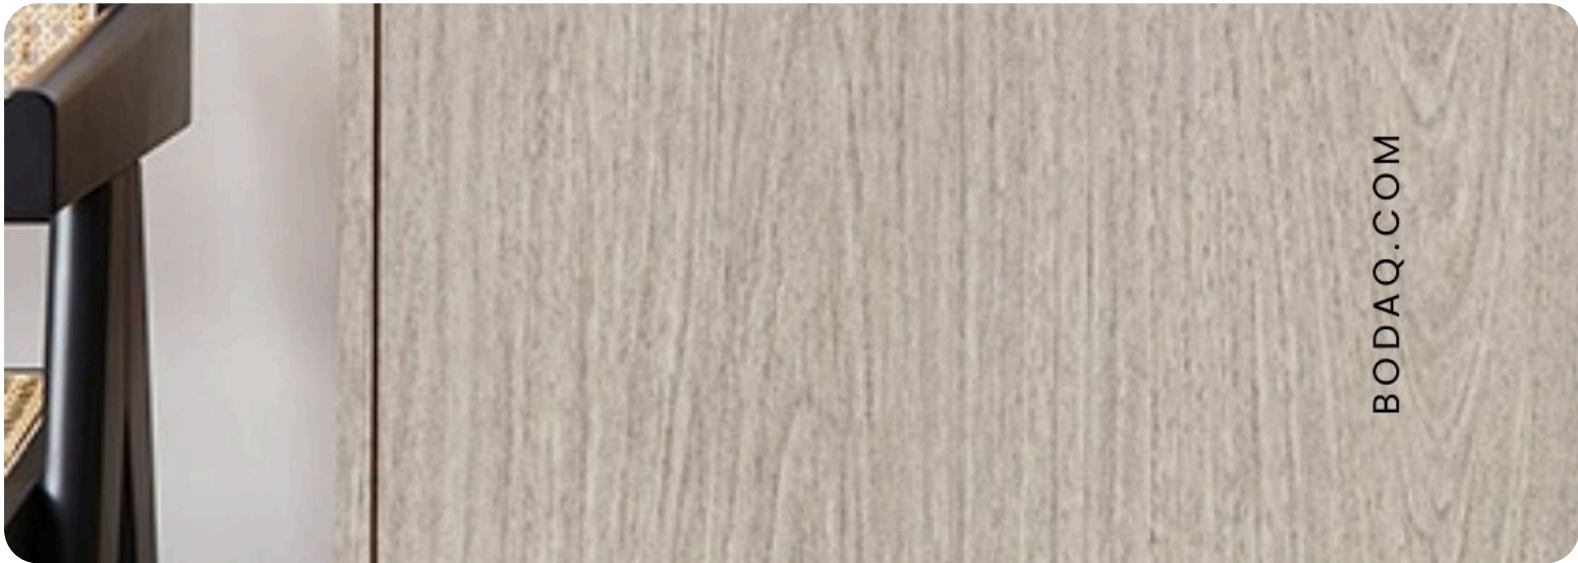

Applications Inspiration

BODAQ.COM