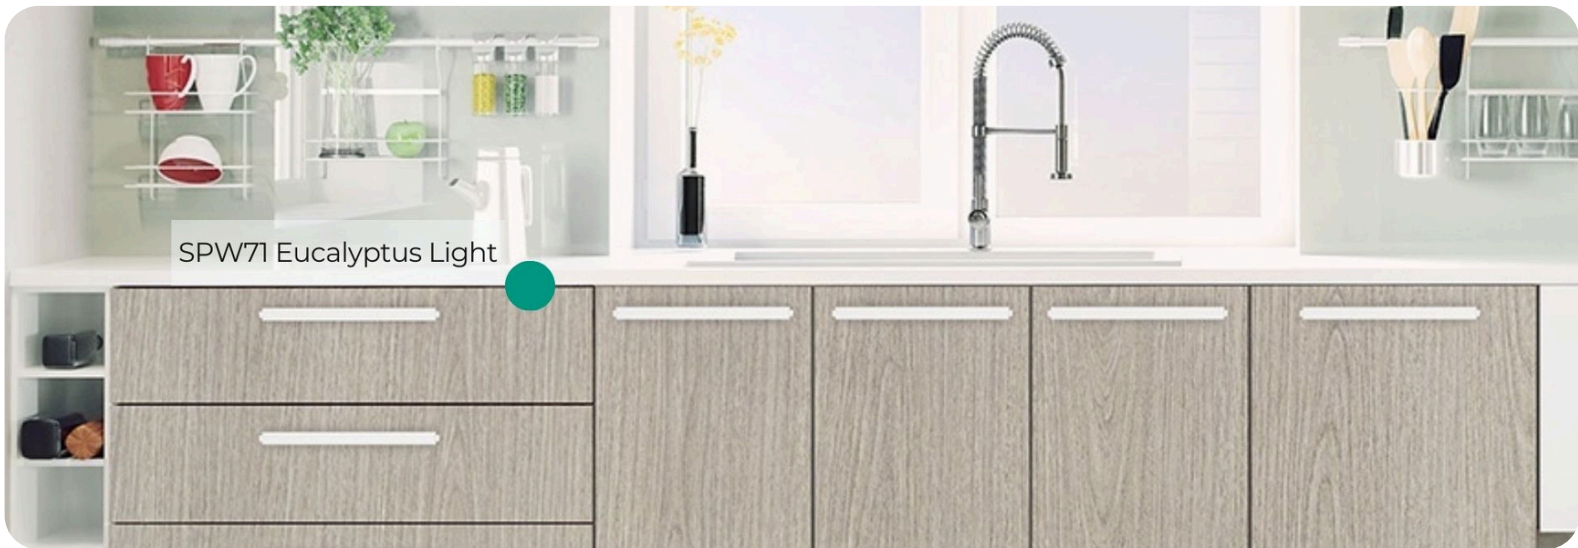

SPW71 Eucalyptus Light