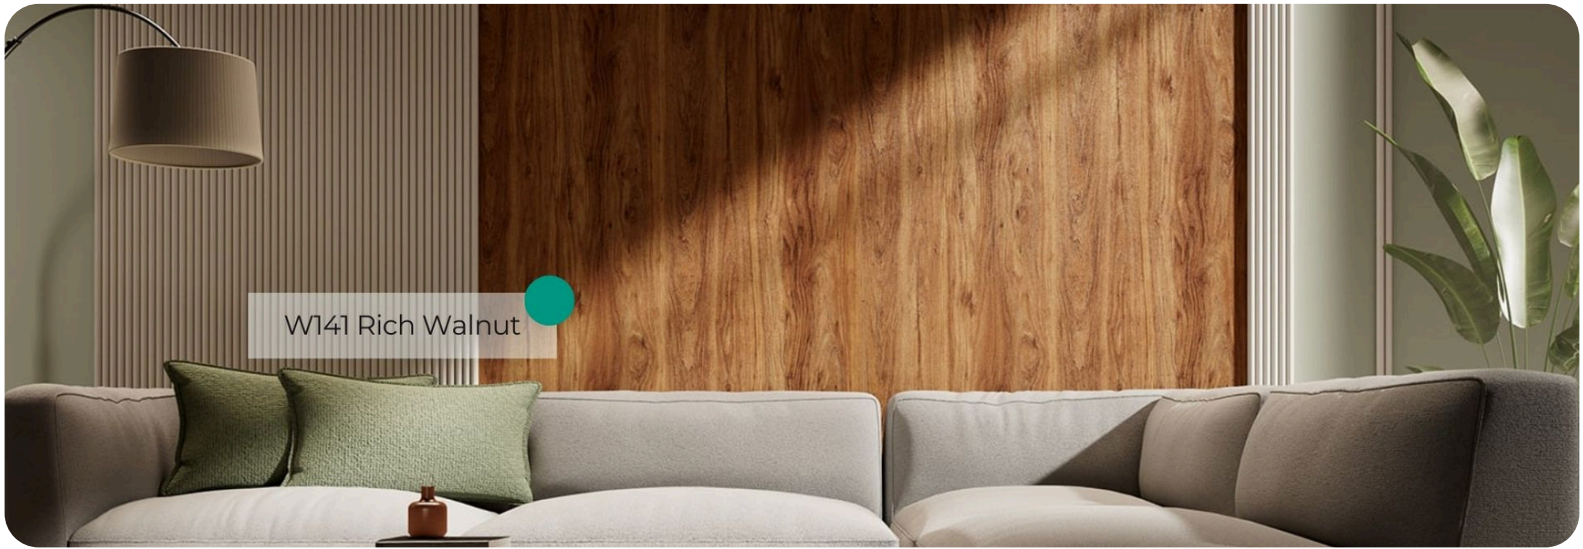

Applications Inspiration