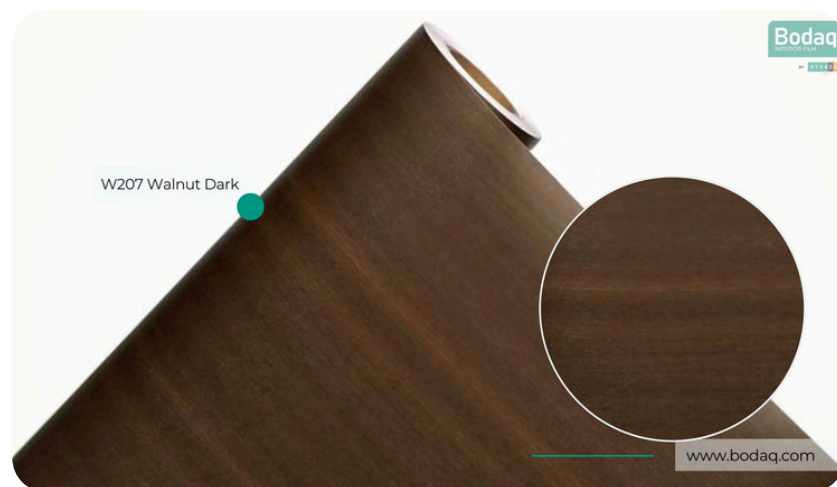

W200 Maple Light

Standard Wood

Wood Collection

The W207 Walnut Dark interior film pattern from the Standard Wood Collection embodies the depth and sophistication of natural walnut wood. This strikingly dark brown tone, paired with the intricate detailing of walnut grain, creates a design element that exudes luxury and refinement. Ideal for both modern and classic interiors, this pattern is the perfect choice for those seeking to add a touch of timeless elegance to their spaces.

Pattern Specs

- Class A – ASTM E84 Fire Classification
- Roll size: 4 ft x 164 ft
- Roll weight: *approx. 55 lb.*
- Thickness: 0.015 ~ 0.016 in
- Width: 48 in
- Length: 2000 in

Pattern Page