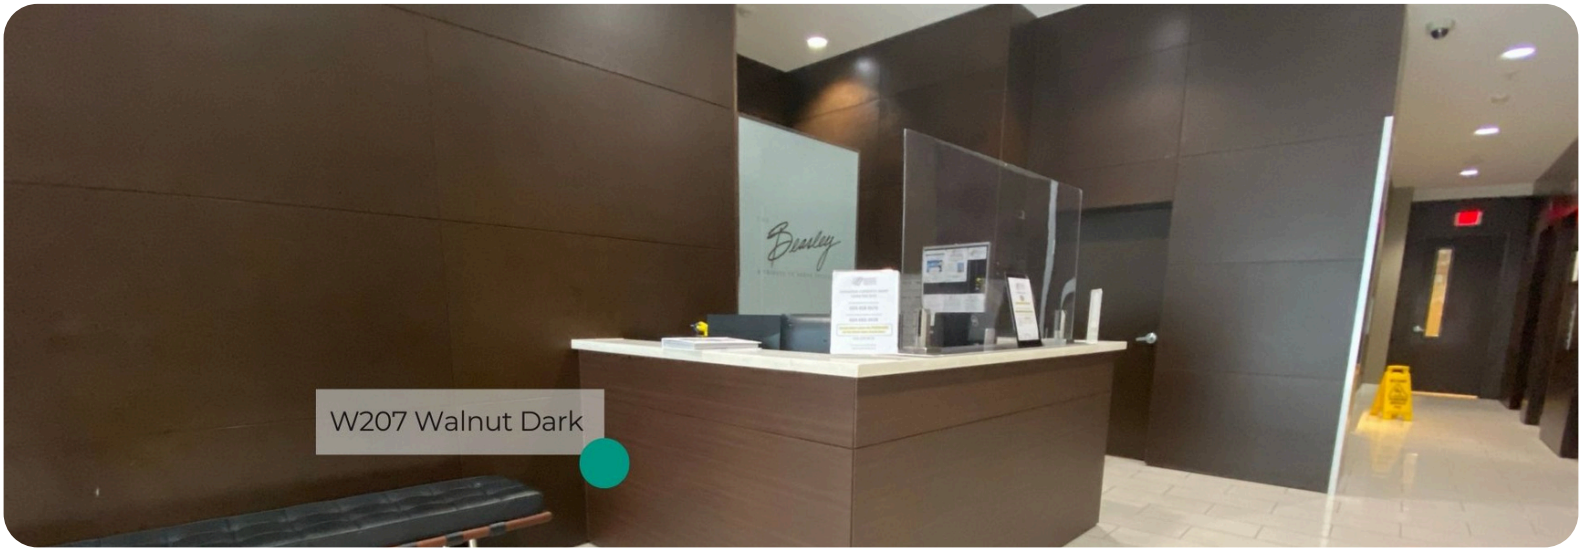

Applications Inspiration