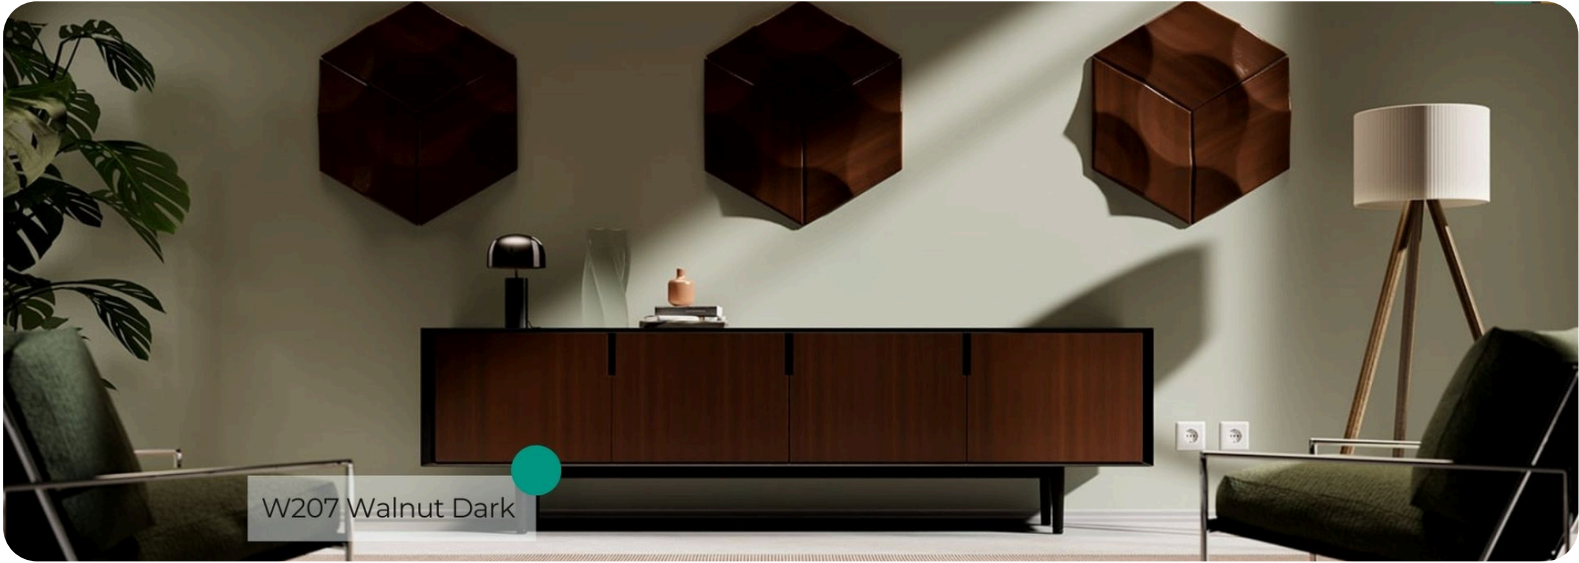

Applications Inspiration