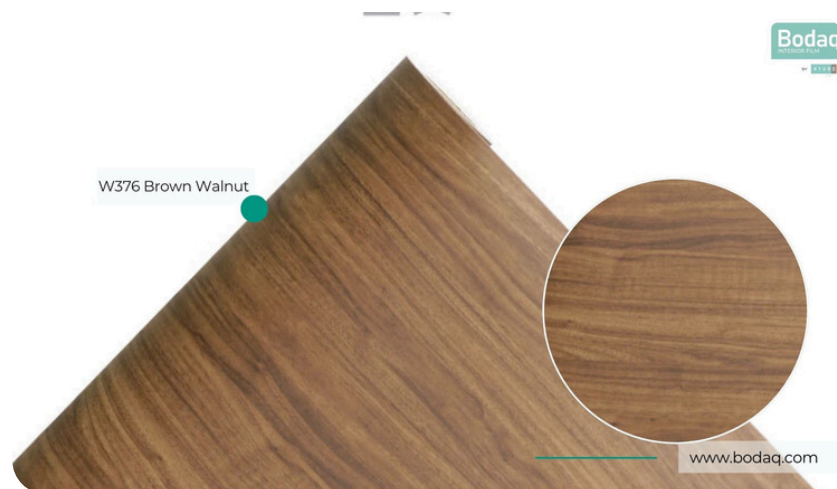

W376 Brown Walnut

Standard Wood

Wood Collection

The W376 Brown Walnut interior film pattern from the Standard Wood Collection captures the timeless beauty of natural walnut wood with a rich, warm brown tone. This pattern, with its classic grain detailing, offers a versatile and elegant solution for elevating your interior design, whether it's for a residential space, a commercial setting, or bespoke furniture refinishing.

Pattern Specs

- Class A – ASTM E84 Fire Classification
- Roll size: 4 ft x 164 ft
- Roll weight: *approx. 55 lb.*
- Thickness: 0.015 ~ 0.016 in
- Width: 48 in
- Length: 2000 in

Pattern Page

Applications Inspiration