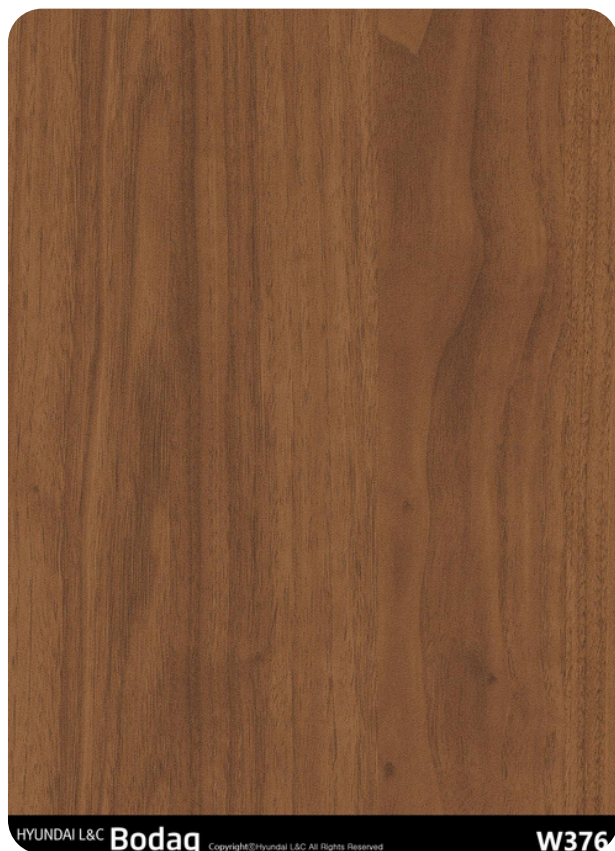

W376 Brown Walnut

Standard Wood

Wood Collection

The W376 Brown Walnut interior film pattern from the Standard Wood Collection captures the timeless beauty of natural walnut wood with a rich, warm brown tone. This pattern, with its classic grain detailing, offers a versatile and elegant solution for elevating your interior design, whether it's for a residential space, a commercial setting, or bespoke furniture refinishing.

Pattern Specs

- Class A – ASTM E84 Fire Classification
- Roll size: 4 ft x 164 ft
- Roll weight: *approx. 55 lb.*
- Thickness: 0.015 ~ 0.016 in
- Width: 48 in
- Length: 2000 in

Pattern Page

Applications Inspiration