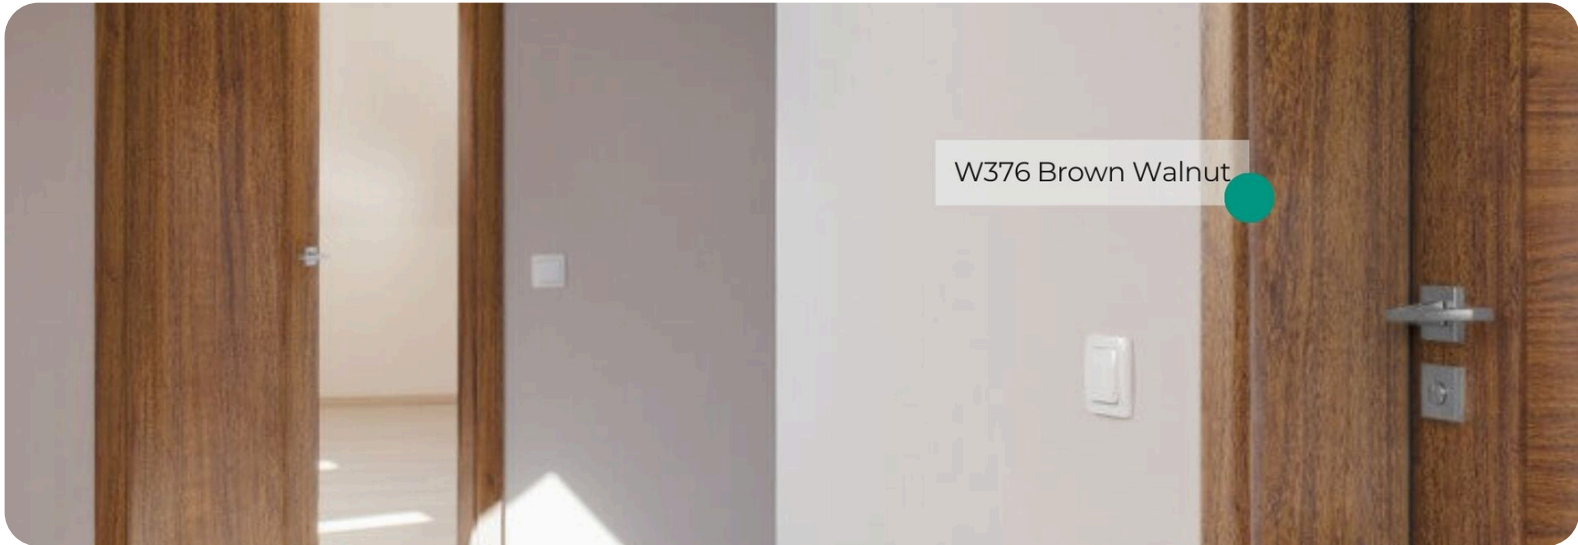

Applications Inspiration