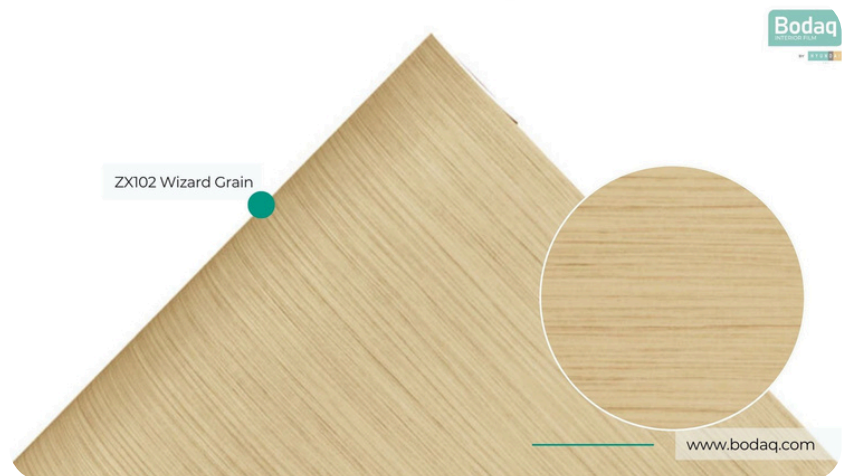

Pattern Page