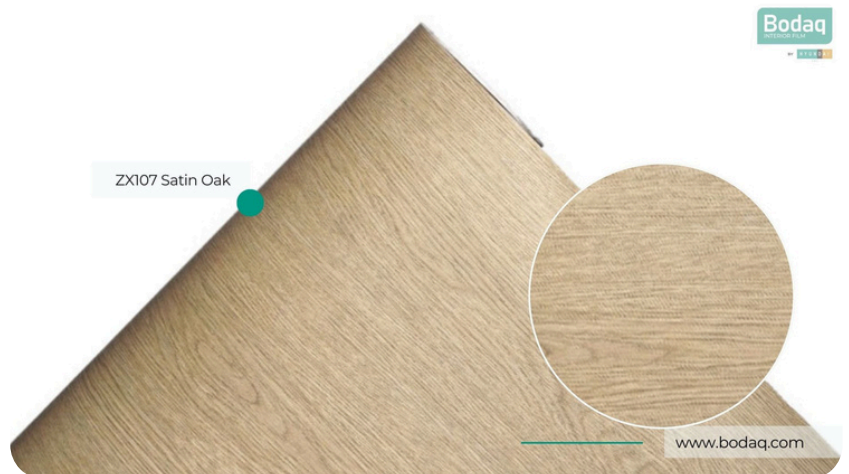

ZX107 Satin Oak

Rich Wood Collection

ZX107 Satin Oak from the Rich Wood Collection embodies the essence of understated elegance and modern simplicity. This interior film pattern captures the natural beauty of oak in a medium to light tone, offering a smooth and refined surface without pronounced wood grain textures. The satin finish provides a sleek appearance that enhances any space with its subtle charm and sophistication.

Pattern Specs

- Class A – ASTM E84 Fire Classification
- Roll size: 4 ft x 164 ft
- Roll weight: *approx. 55 lb.*
- Thickness: 0.015 ~ 0.016 in
- Width: 48 in
- Length: 2000 in

Pattern Page

Applications Inspiration