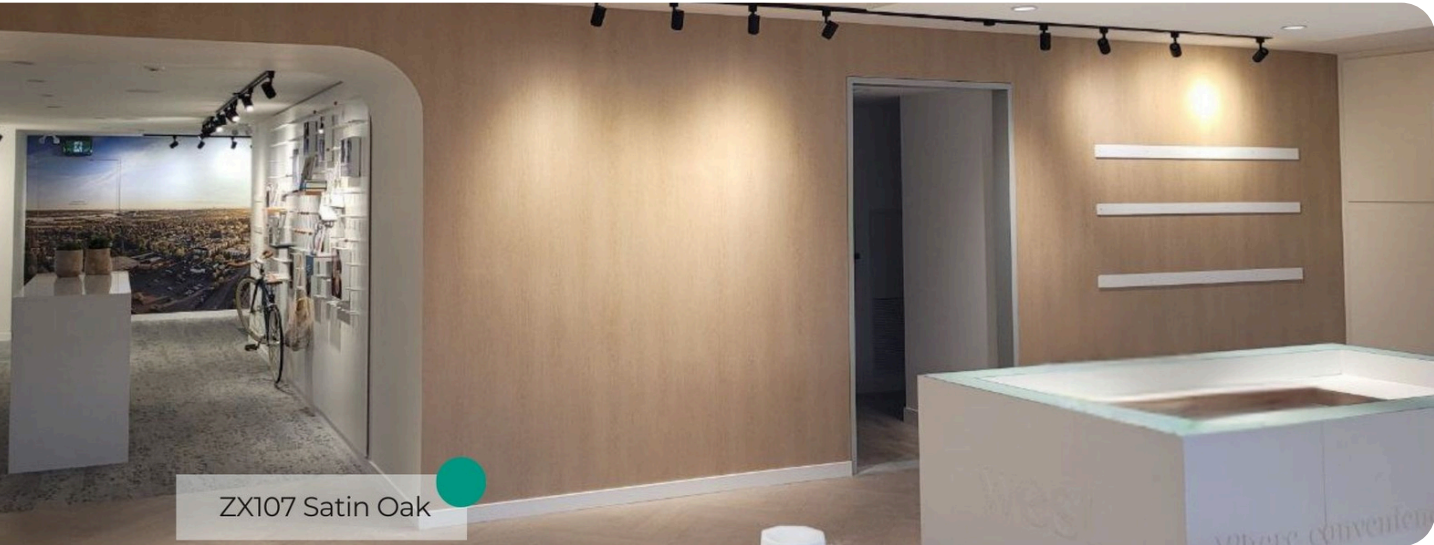

ZX107 Satin Oak