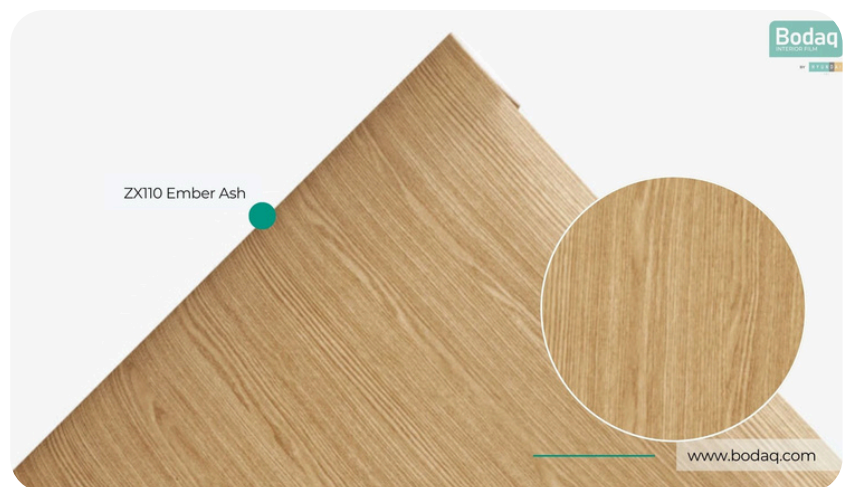

ZX110 Ember Ash

Rich Wood Collection

ZX110 Ember Ash from the Rich Wood Collection radiates warmth and charm with its gingery-brown hues, offering a fresh take on natural wood tones. This interior film pattern combines the organic allure of ash wood with a vibrant ember-like undertone, making it an ideal choice for creating inviting and dynamic interiors. Its fine grain and earthy appeal bring depth and richness to any design.

Pattern Specs

- Class A – ASTM E84 Fire Classification
- Roll size: 4 ft x 164 ft
- Roll weight: *approx. 55 lb.*
- Thickness: 0.015 ~ 0.016 in
- Width: 48 in
- Length: 2000 in

Pattern Page

Applications Inspiration