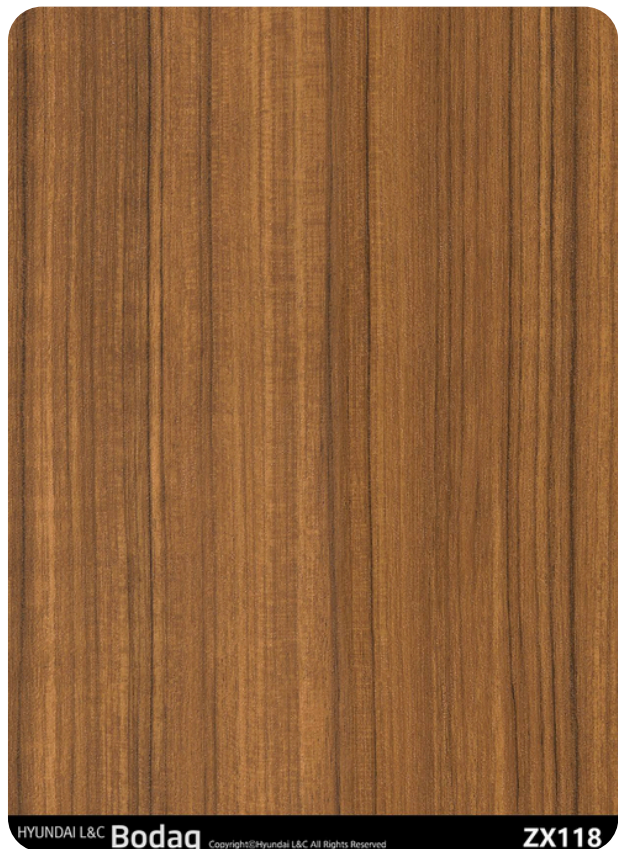

ZX118 Luxe Teak

Rich Wood Collection

ZX118 Luxe Teak from the Rich Wood Collection is a celebration of the timeless elegance and warmth of teak wood. Featuring a rich brown tone, this pattern exudes sophistication and natural beauty, making it a versatile choice for a variety of interior spaces.

Pattern Specs

- Class A – ASTM E84 Fire Classification
- Roll size: 4 ft x 164 ft
- Roll weight: *approx. 55 lb.*
- Thickness: 0.015 ~ 0.016 in
- Width: 48 in
- Length: 2000 in

Pattern Page