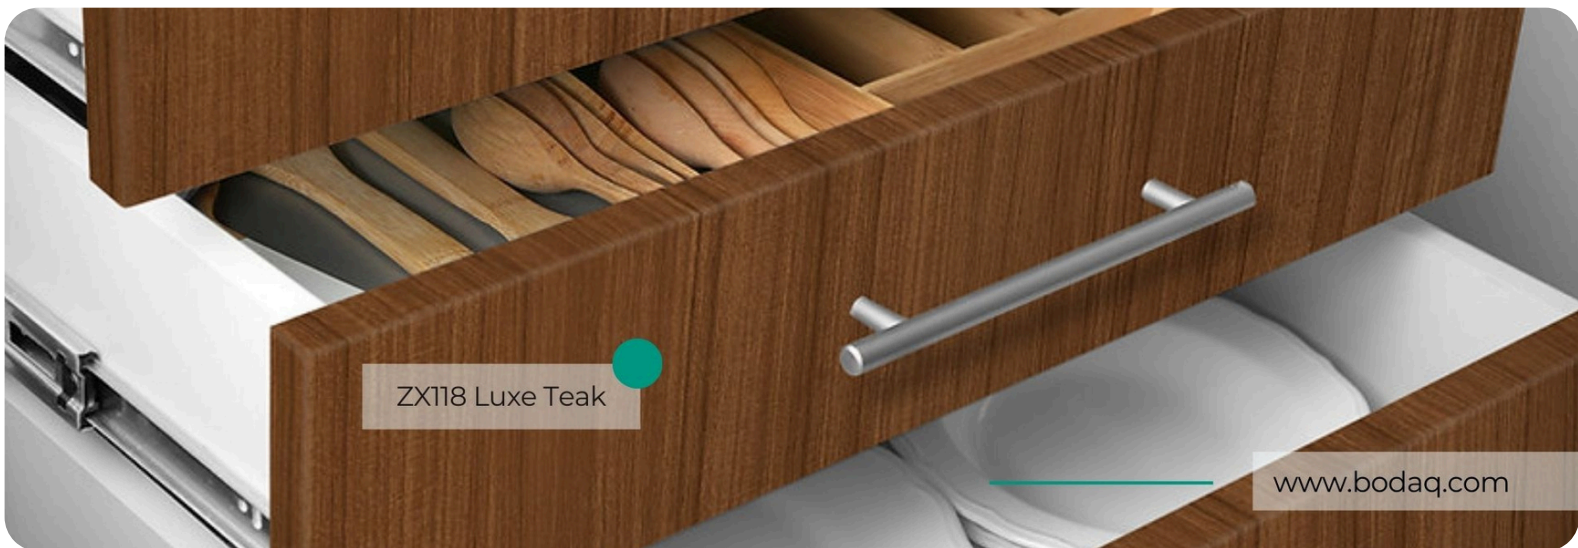

Applications Inspiration