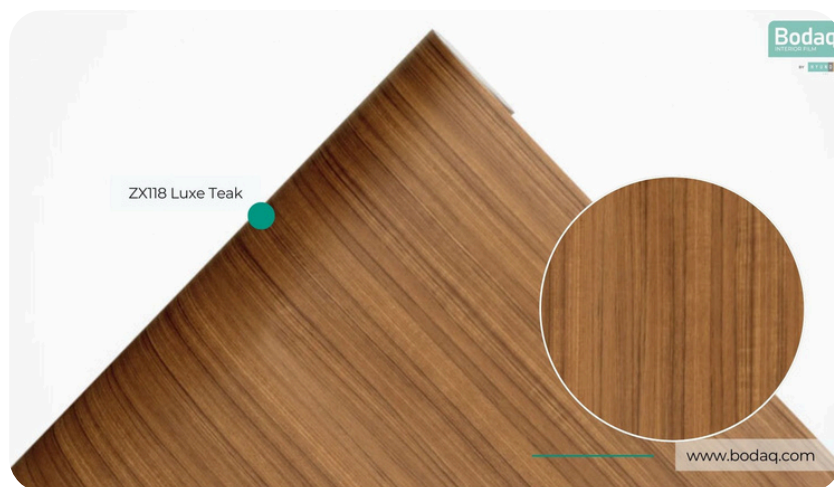

ZX118 Luxe Teak

Rich Wood Collection

ZX118 Luxe Teak from the Rich Wood Collection is a celebration of the timeless elegance and warmth of teak wood. Featuring a rich brown tone, this pattern exudes sophistication and natural beauty, making it a versatile choice for a variety of interior spaces.

Pattern Specs

- Class A – ASTM E84 Fire Classification
- Roll size: 4 ft x 164 ft
- Roll weight: *approx. 55 lb.*
- Thickness: 0.015 ~ 0.016 in
- Width: 48 in
- Length: 2000 in

Pattern Page

Applications Inspiration