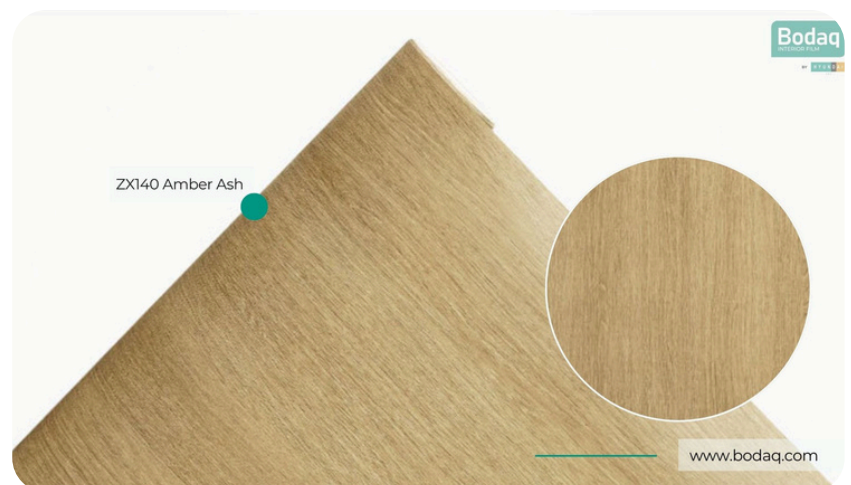

ZX140 Amber Ash

Rich Wood Collection

Introducing Amber Ash from the Rich Wood Collection, a pattern that captures the understated elegance of ash wood with a warm, amber undertone. This medium-toned finish offers a perfect balance of natural texture and refined color, making it a versatile choice for both residential and commercial interiors.

Pattern Specs

- Class A – ASTM E84 Fire Classification
- Roll size: 4 ft x 164 ft
- Roll weight: *approx. 55 lb.*
- Thickness: 0.015 ~ 0.016 in
- Width: 48 in
- Length: 2000 in

Pattern Page

Applications Inspiration