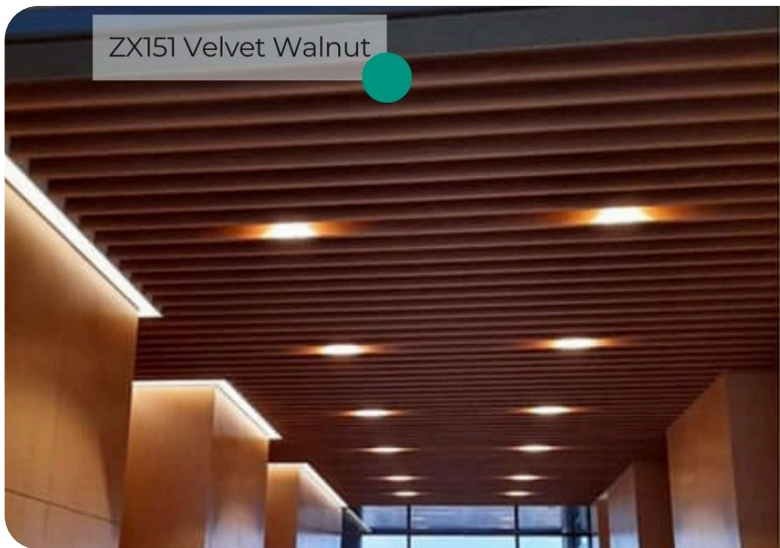

Applications Inspiration