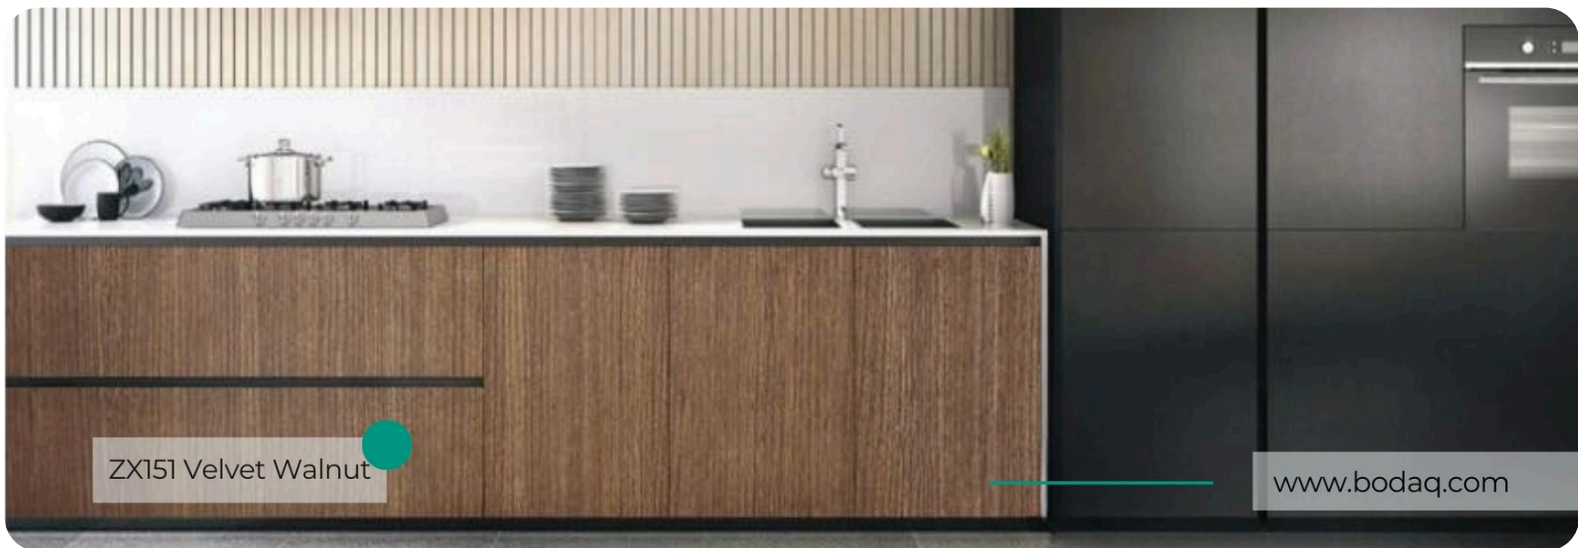

Applications Inspiration